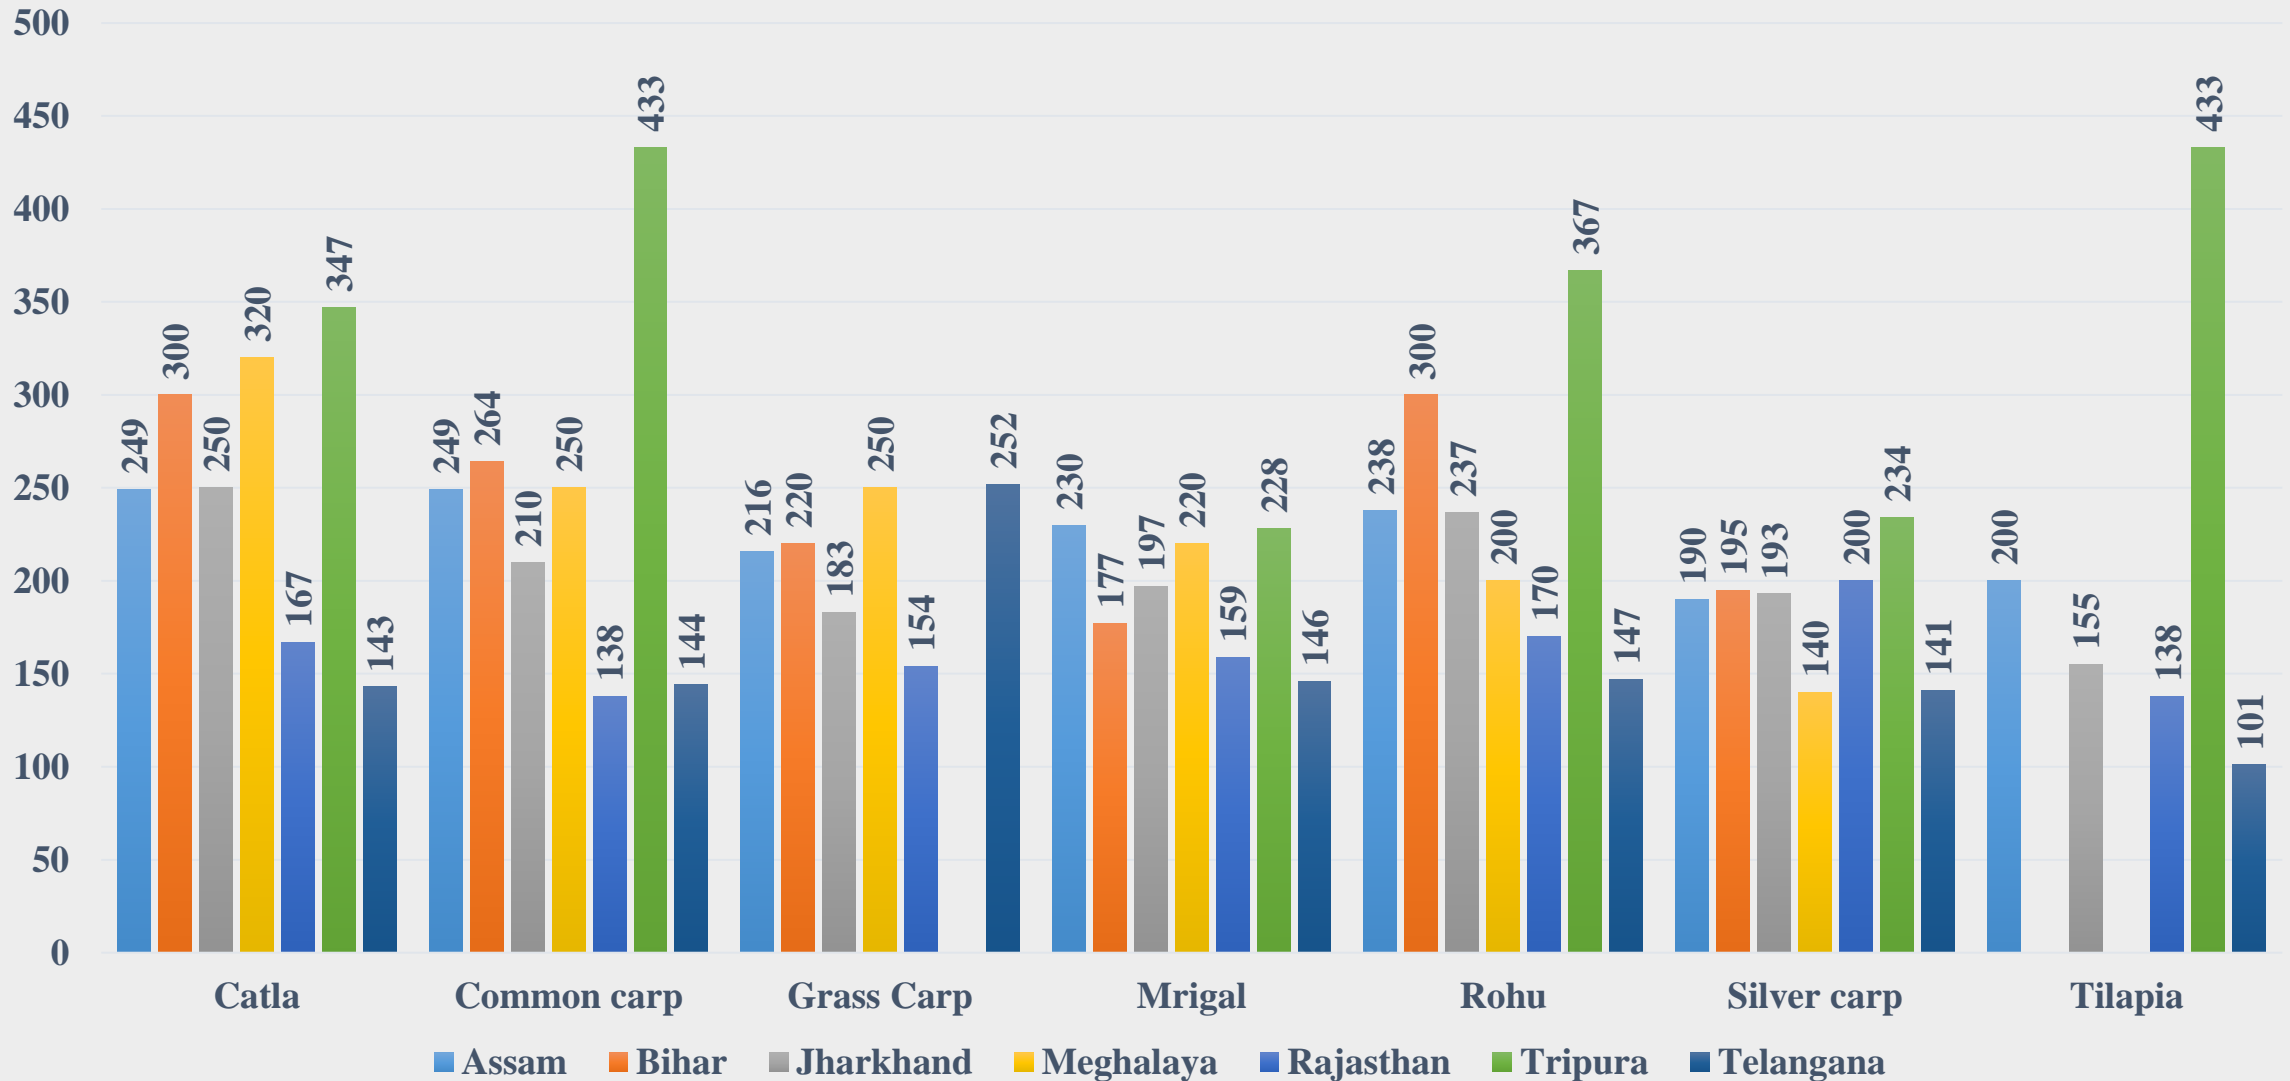

Average Retail Price (Rs. Per Kg) of various Fresh Water Species across States/UTs

For the Period 03.11.2025 to 09.11.2025

For further details visit: <https://fmpisnfdb.in>

Average Wholesale Price (Rs. Per Kg) of Various Fish Species in Bihar