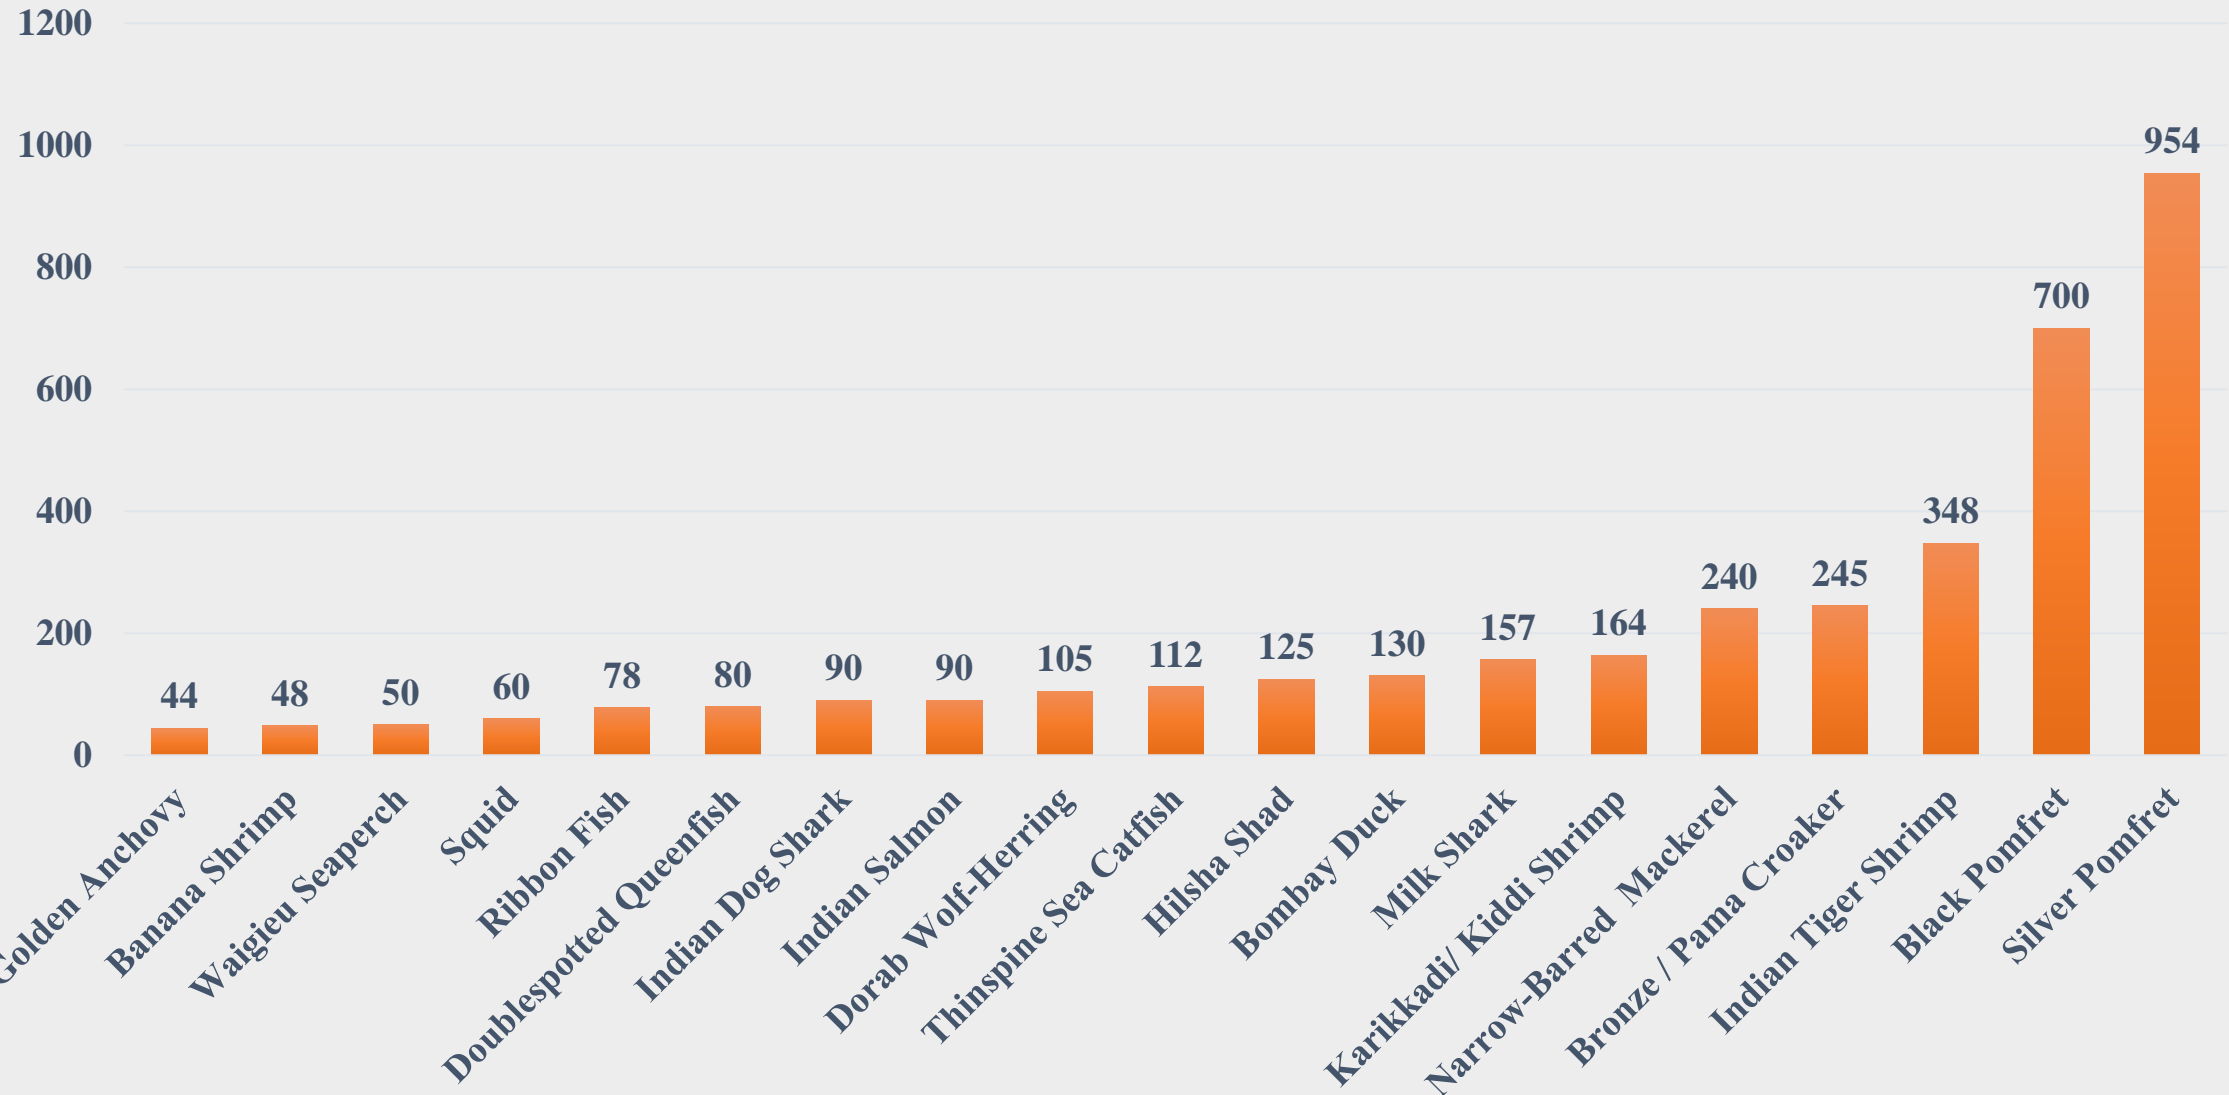

Average Price (Rs. Per Kg) of Marine Species at Fish Landing Centres in Maharashtra

For the Period 03.11.2025 to 09.11.2025

Data Source: NETFISH, MPEDA