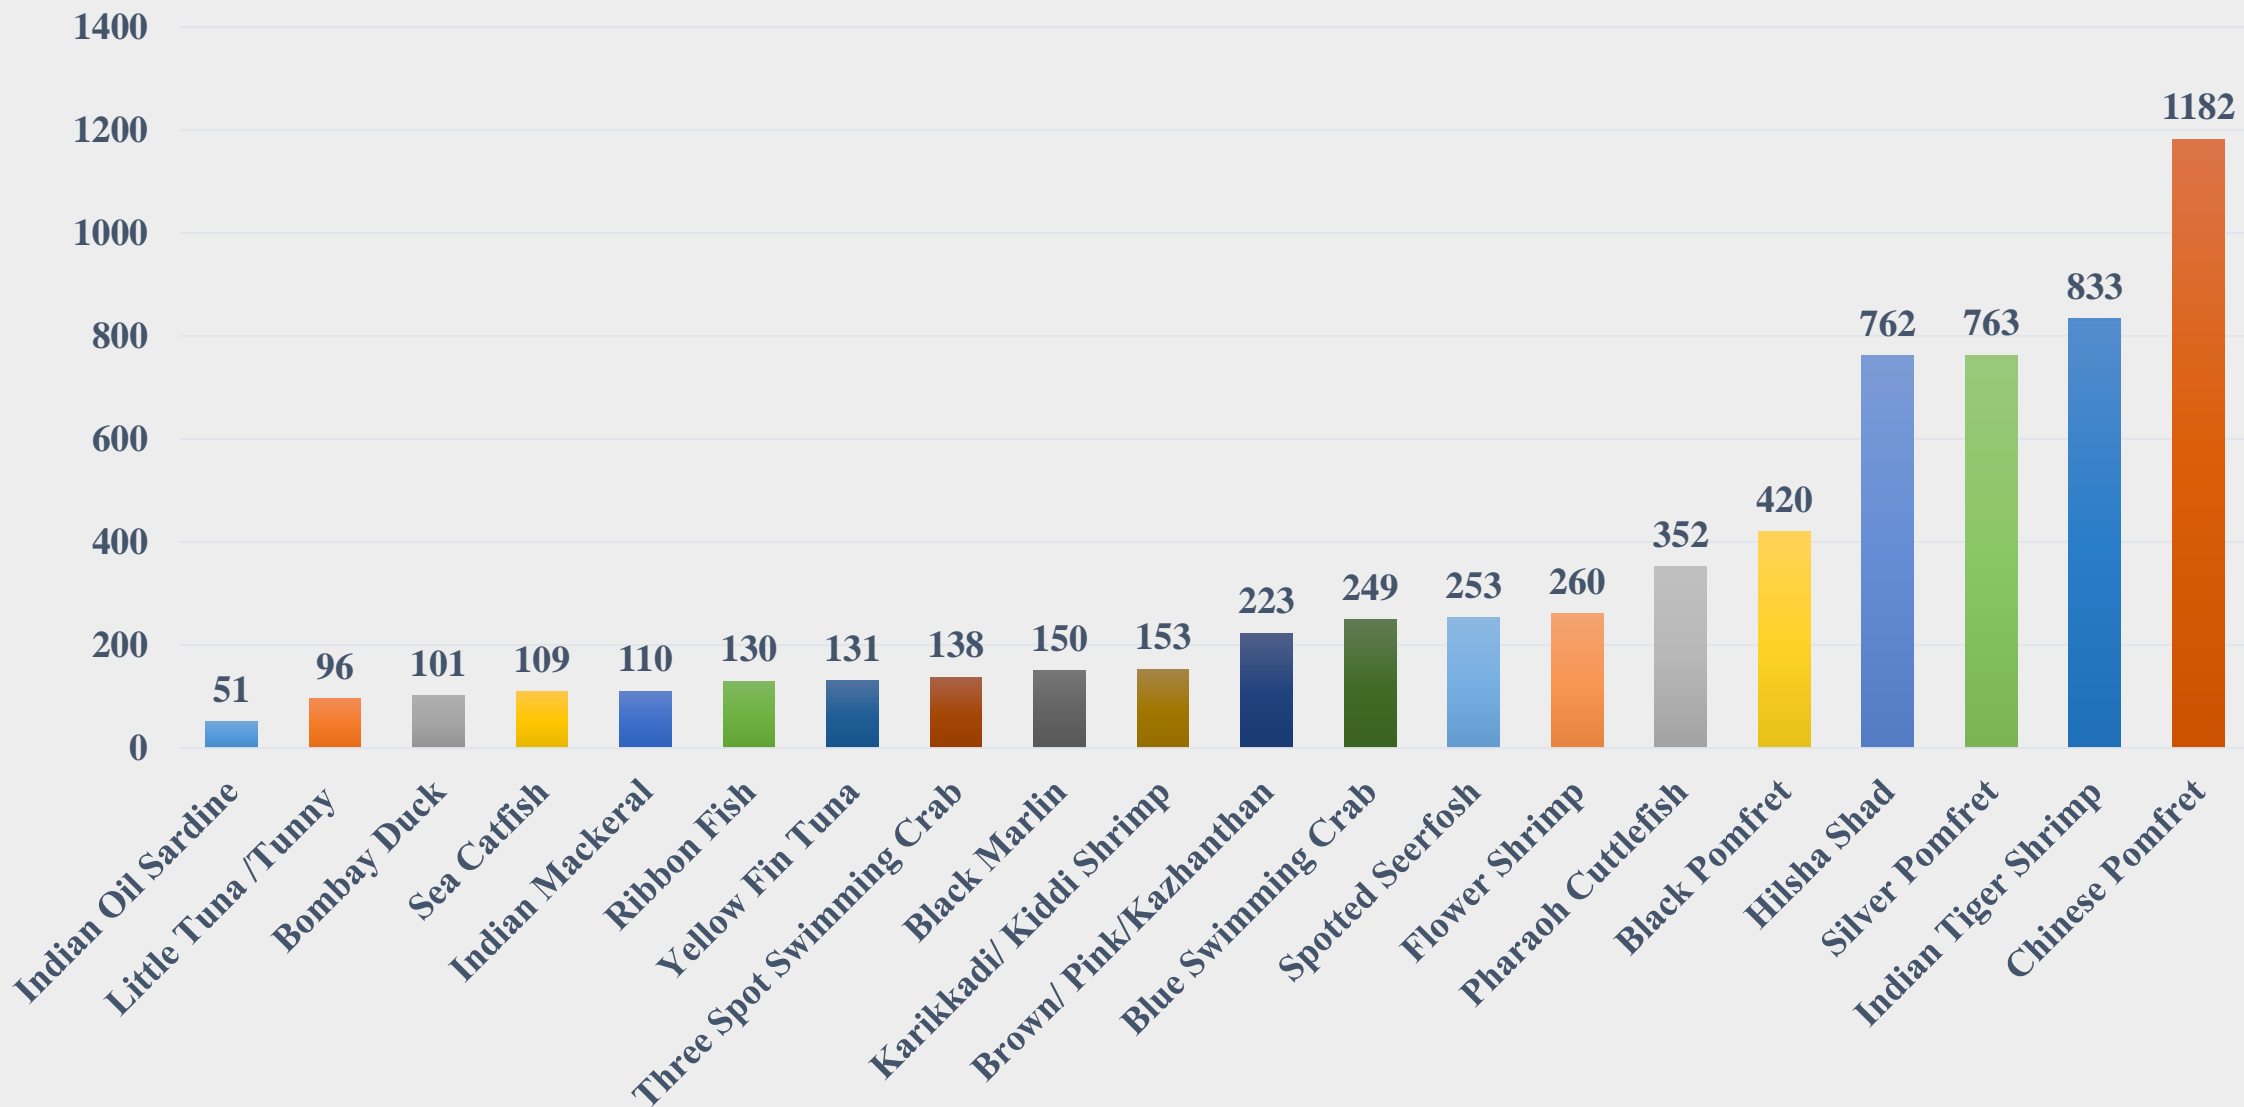

Average Price (Rs. per Kg.) of Marine Species across Fish Landing Centres of India

For the Period 03.11.2025 to 09.11.2025

Data Source: NETFISH, MPEDA