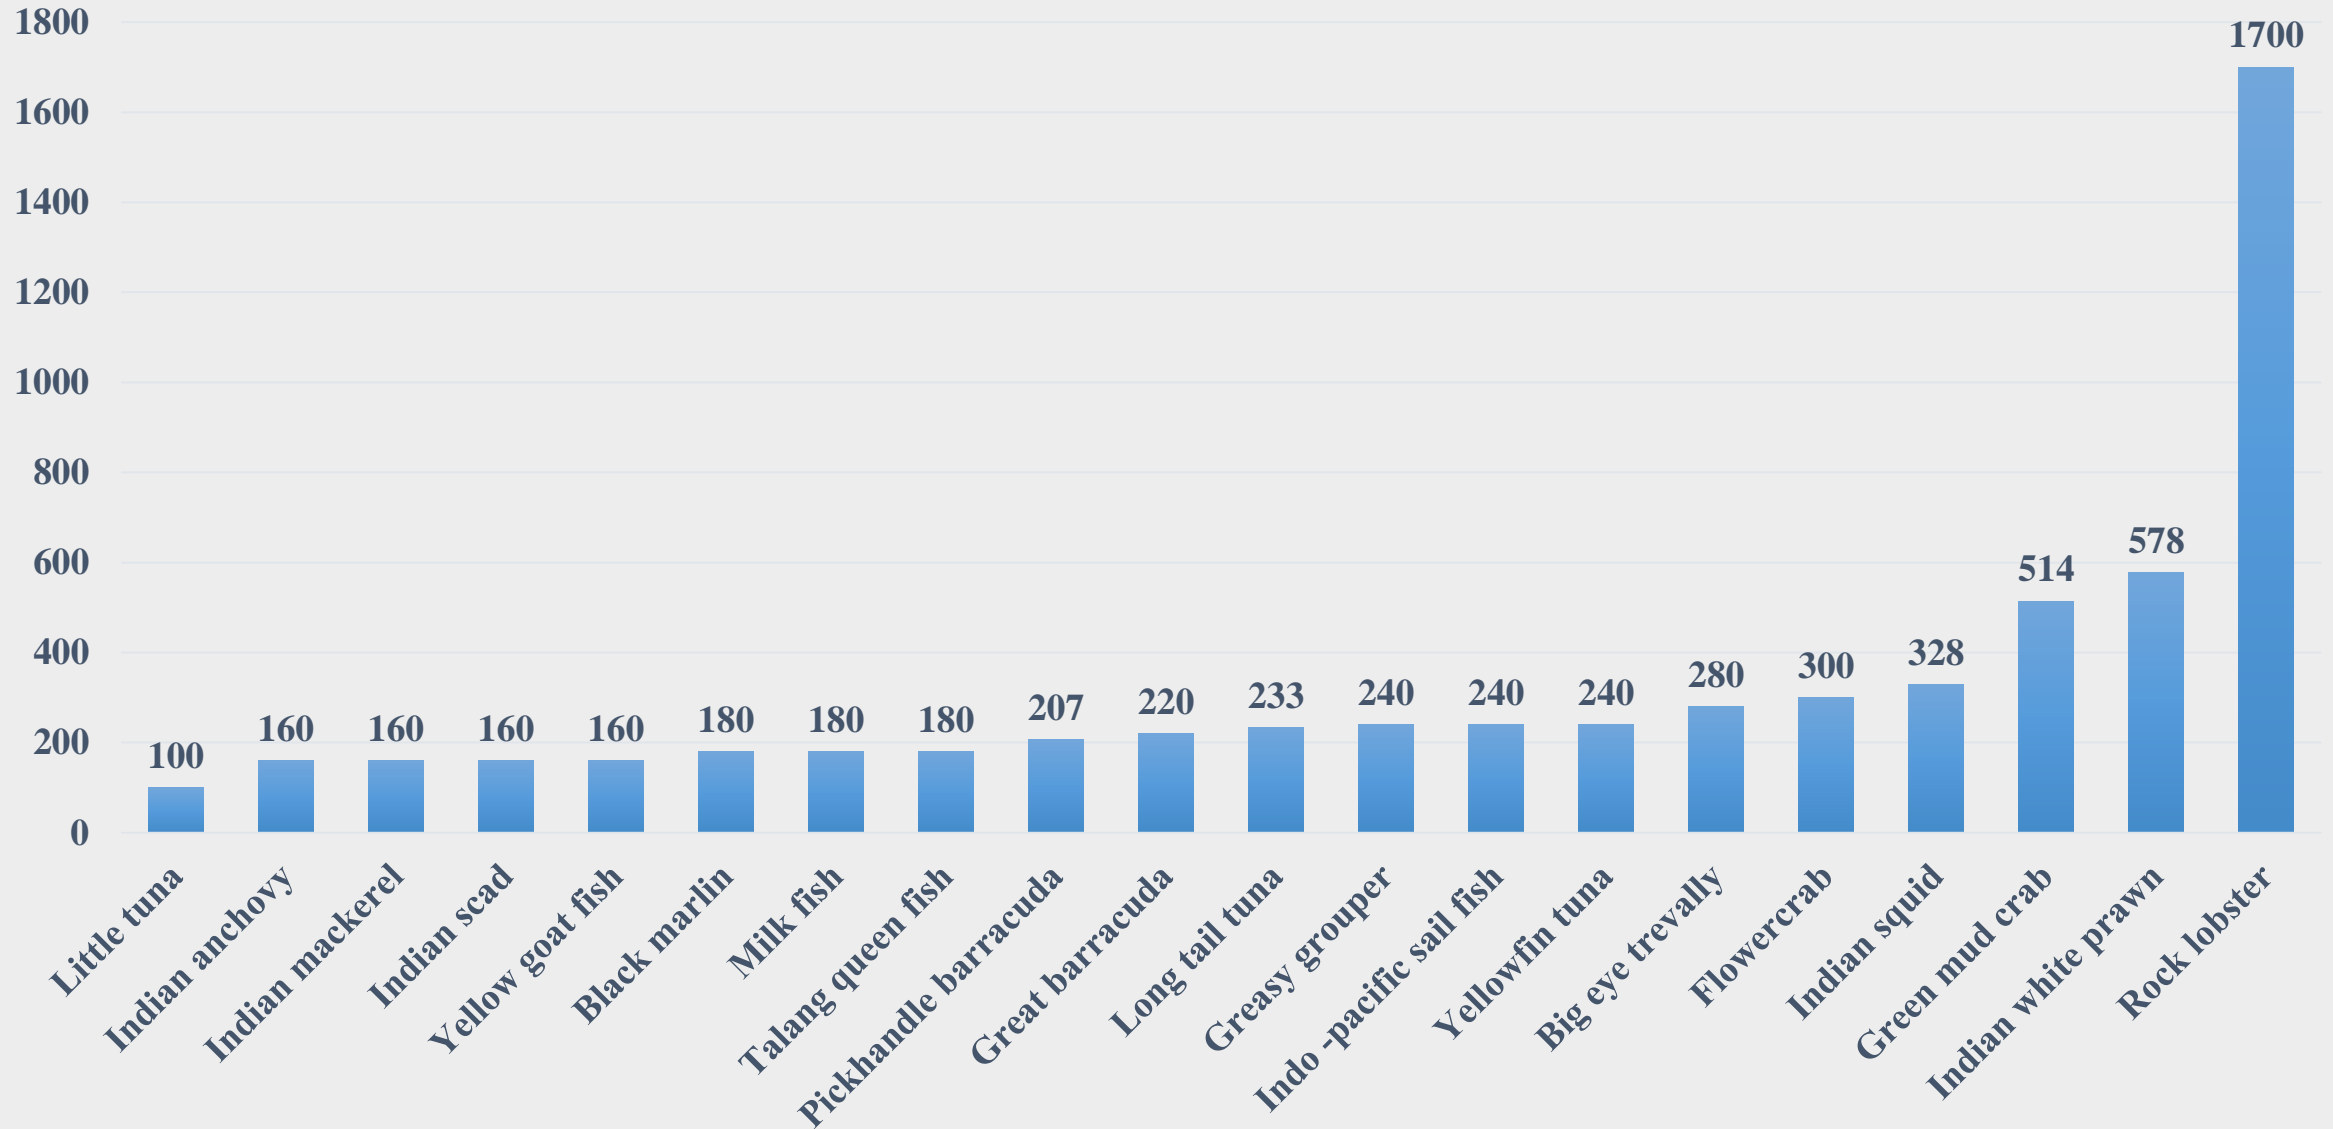

Average Retail Price (Rs. Per Kg) of Various Fish Species Andaman & Nicobar Islands

For the Period 03.11.2025 to 09.11.2025

For further details visit: <https://fmpisnfdb.in>