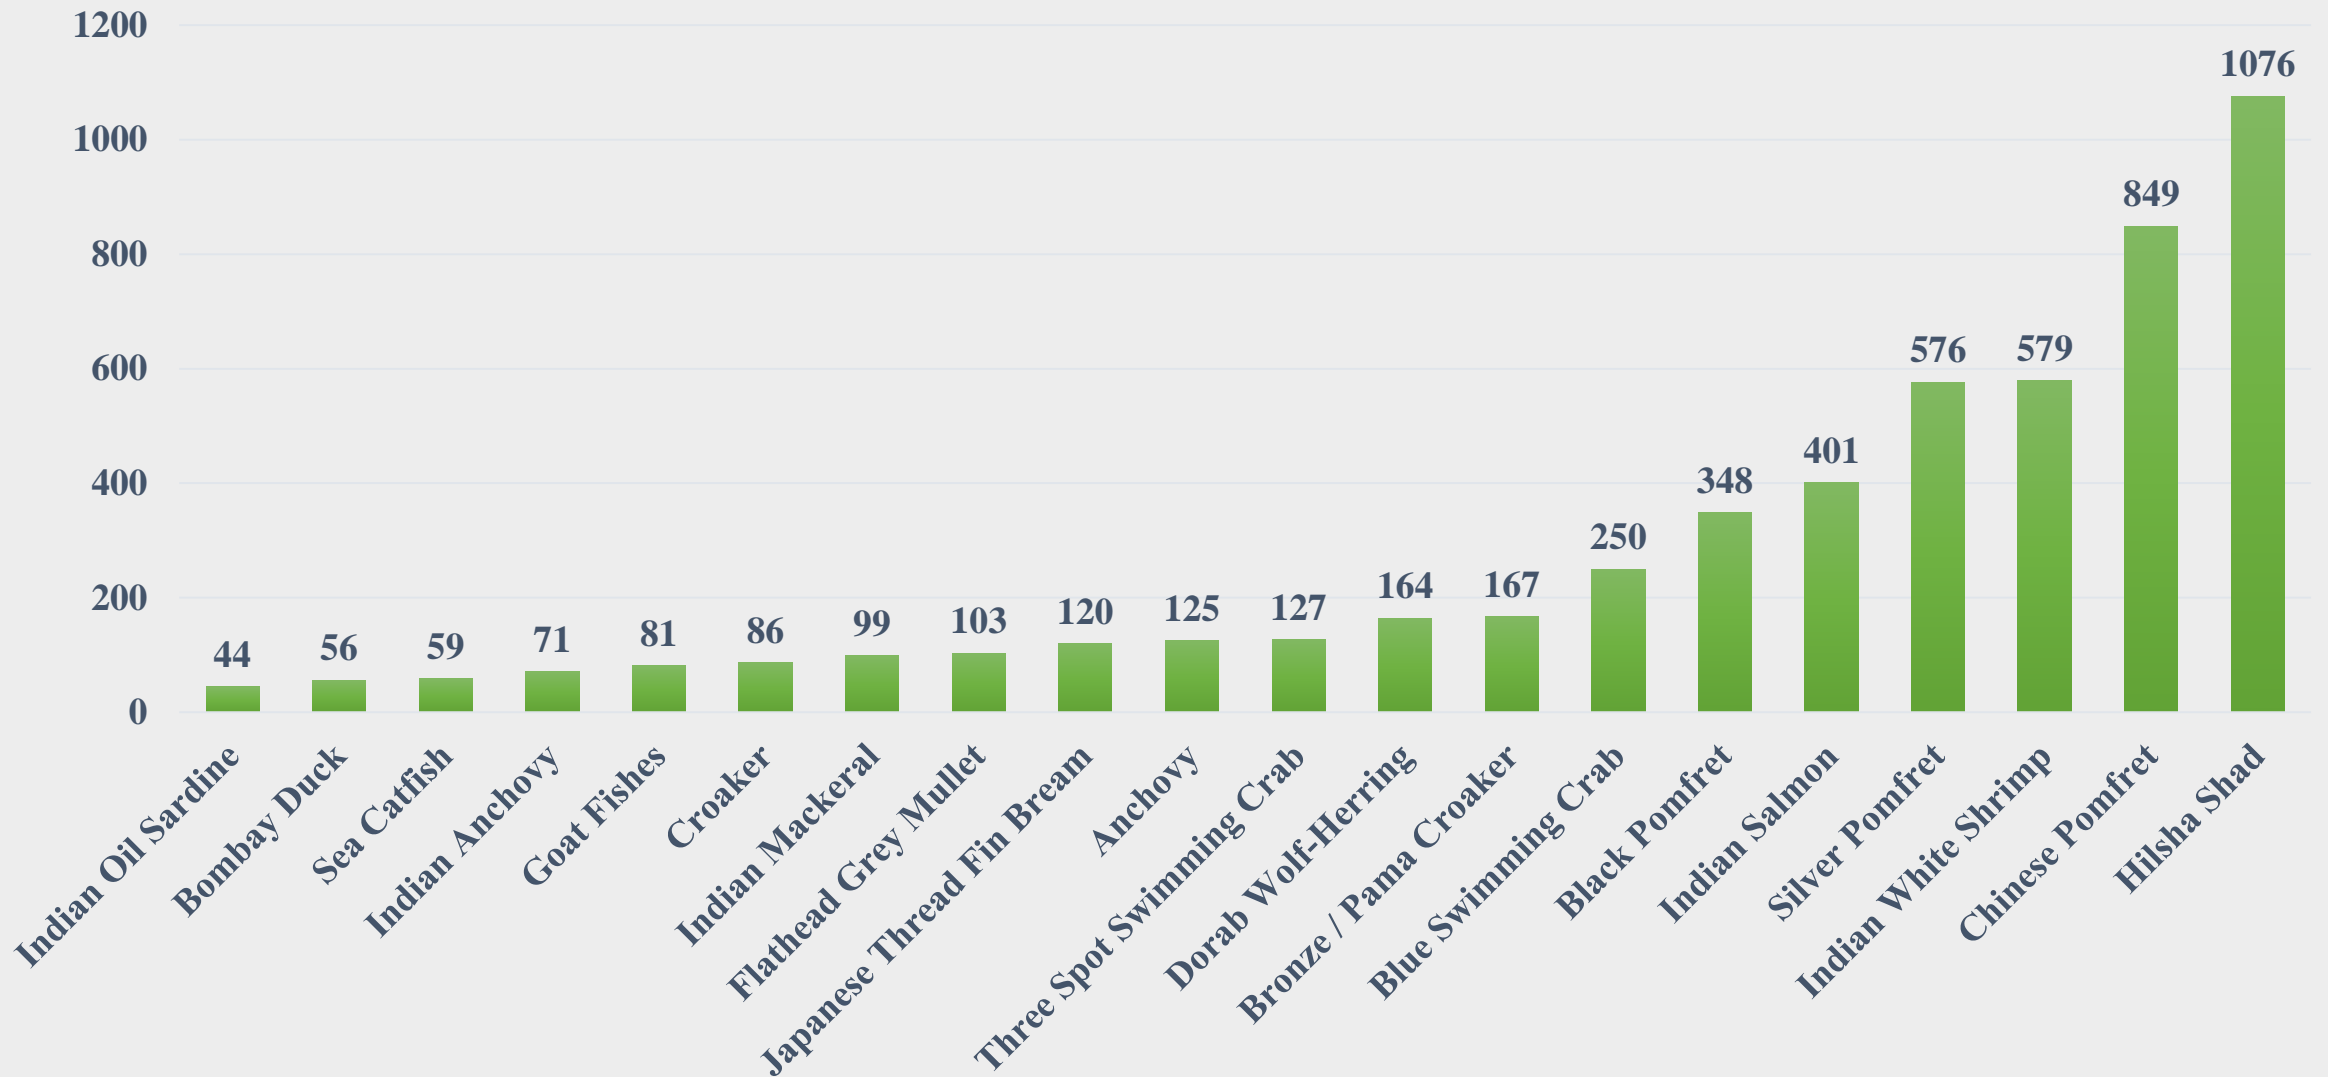

Average Price (Rs. per Kg) of Marine Species at Fishing Harbours in Odisha

For the Period 03.11.2025 to 09.11.2025

Data Source: NETFISH, MPEDA