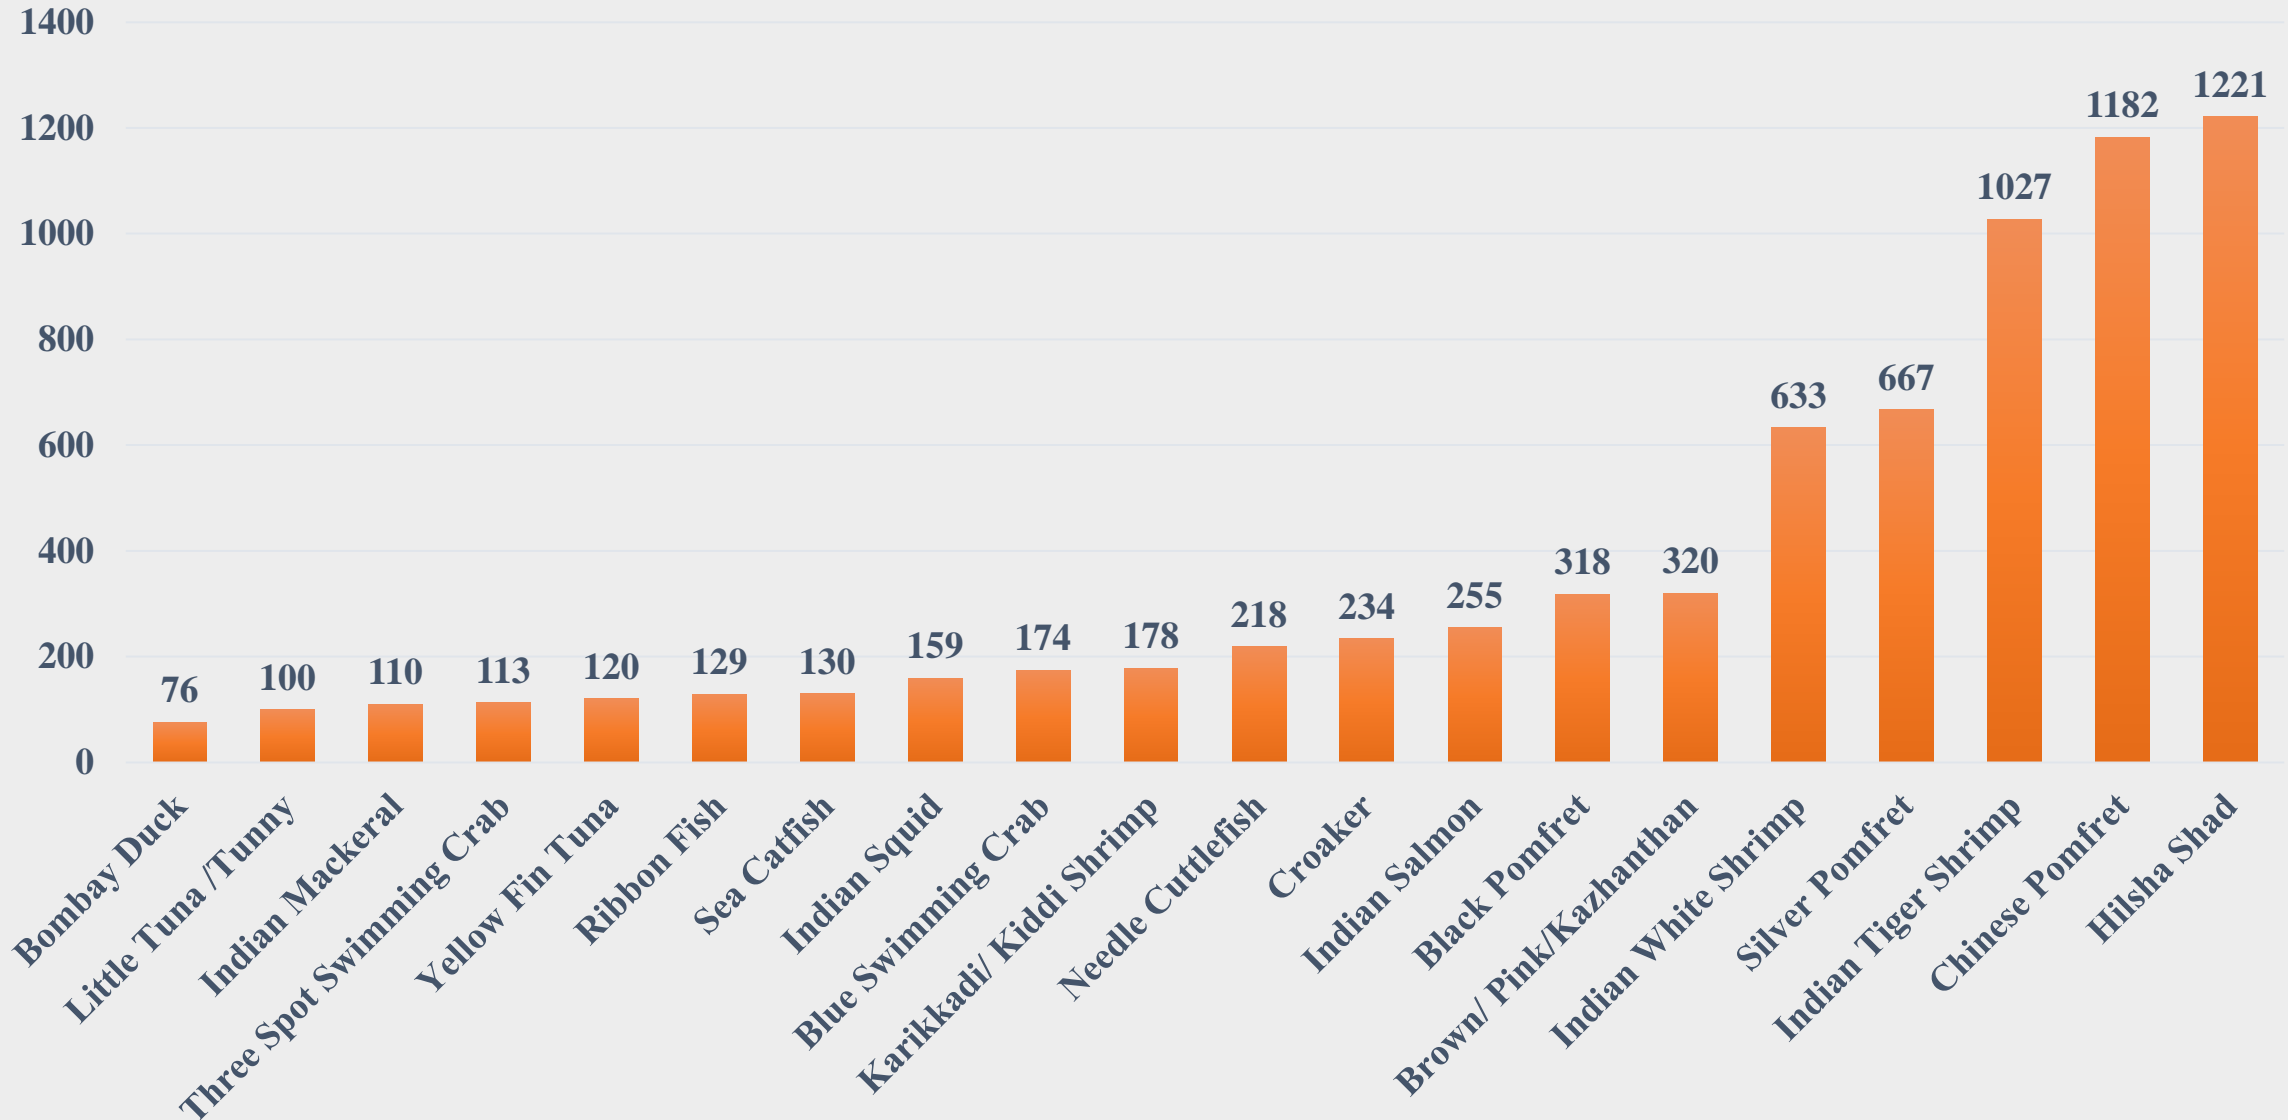

Average Price (Rs. Per Kg) of Marine Species at Fish Landing Centres in West Bengal

For the Period 03.11.2025 to 09.11.2025

Data Source: NETFISH, MPEDA