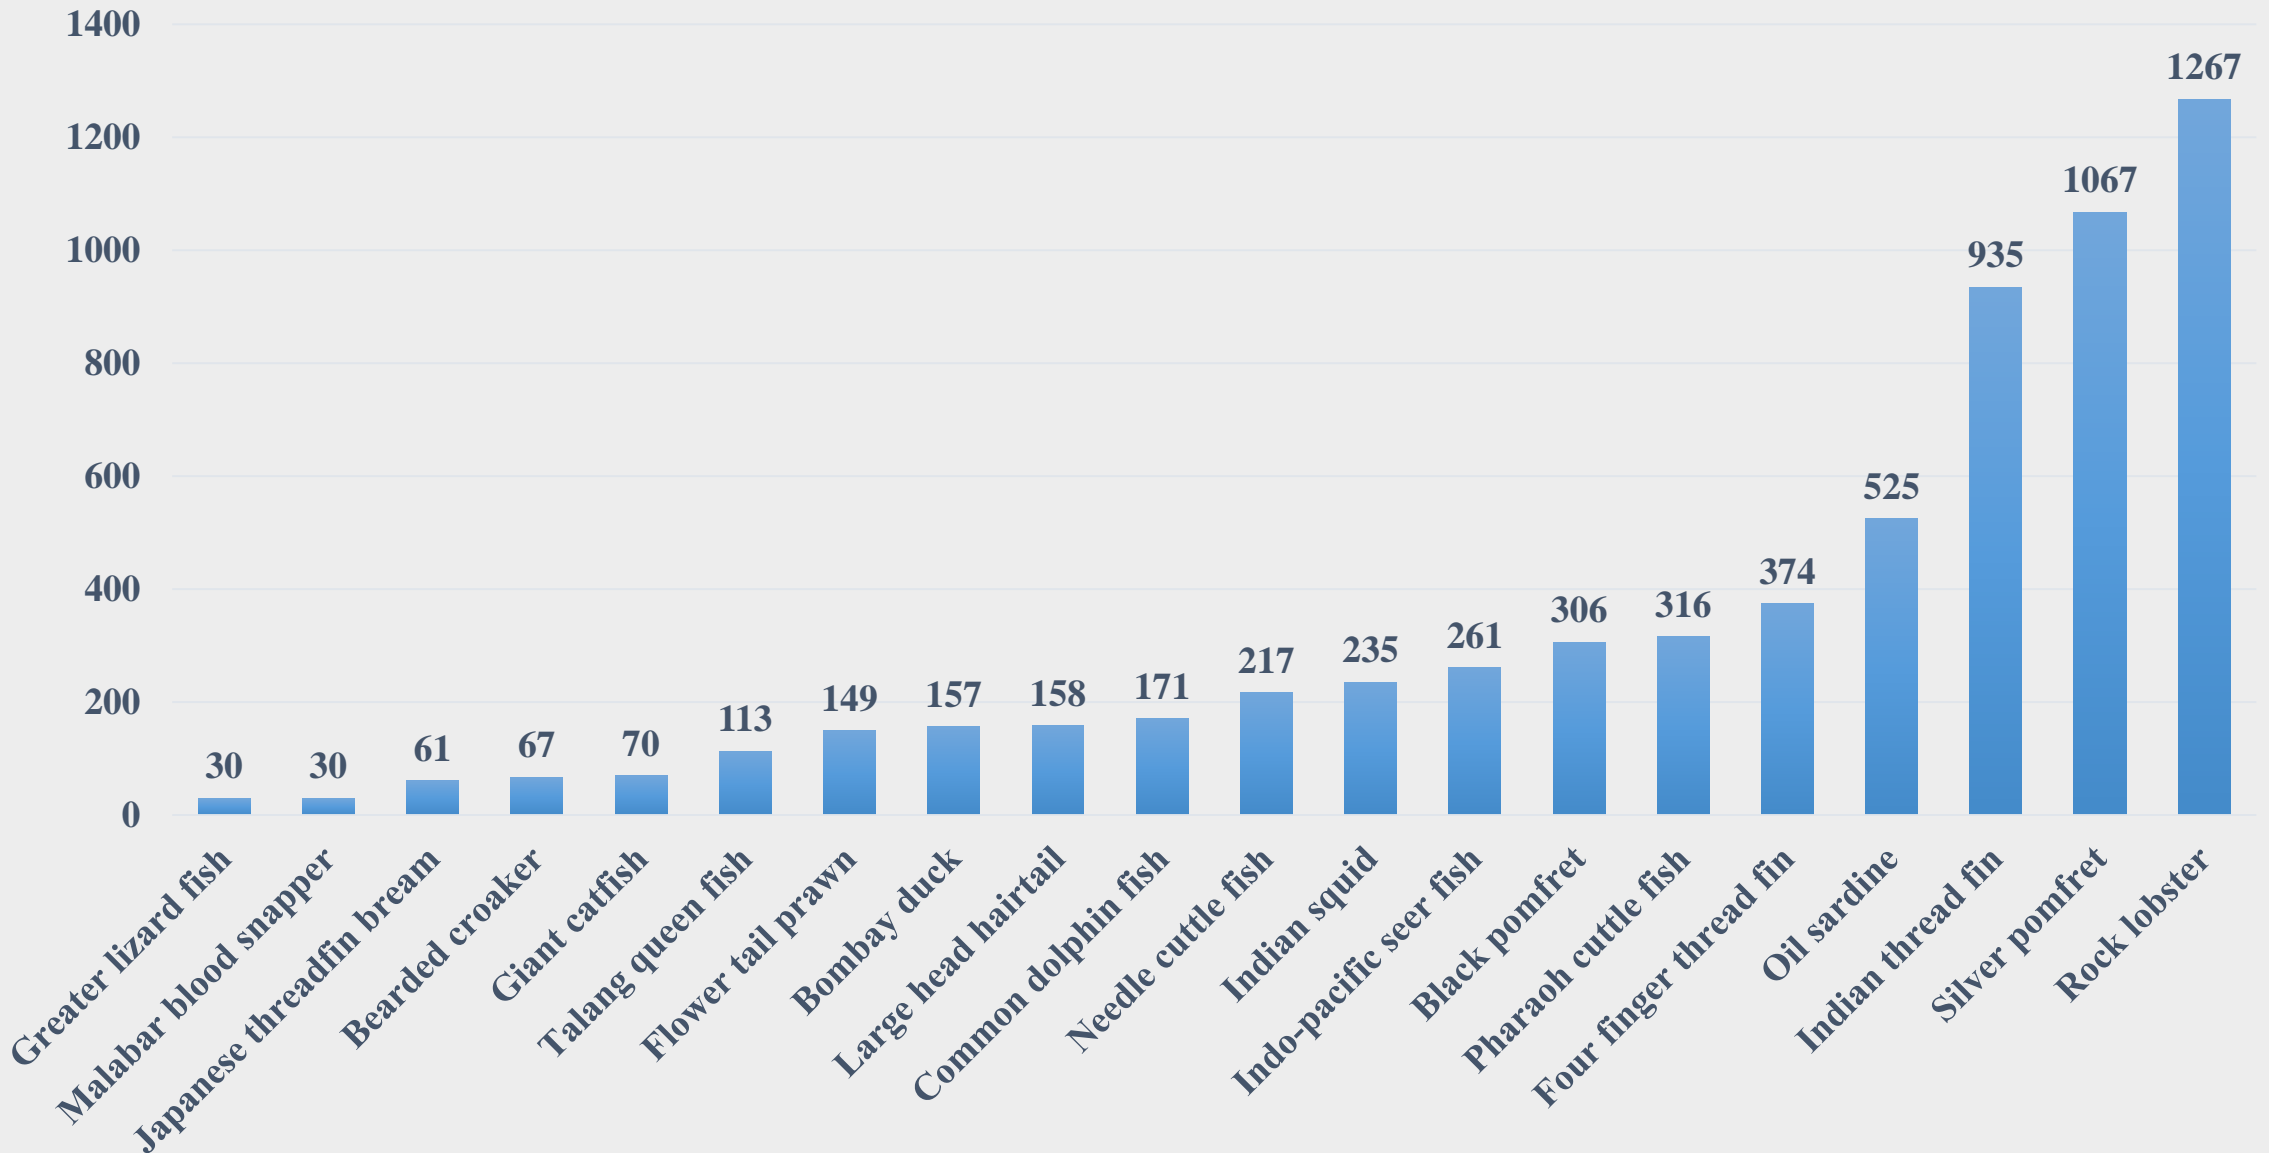

Average Retail Price (Rs. Per Kg) of Various Fish Species in Dadra and Nagar Haveli & Daman Diu

For the Period 03.11.2025 to 09.11.2025

For further details visit: <https://fmpisnfdb.in>