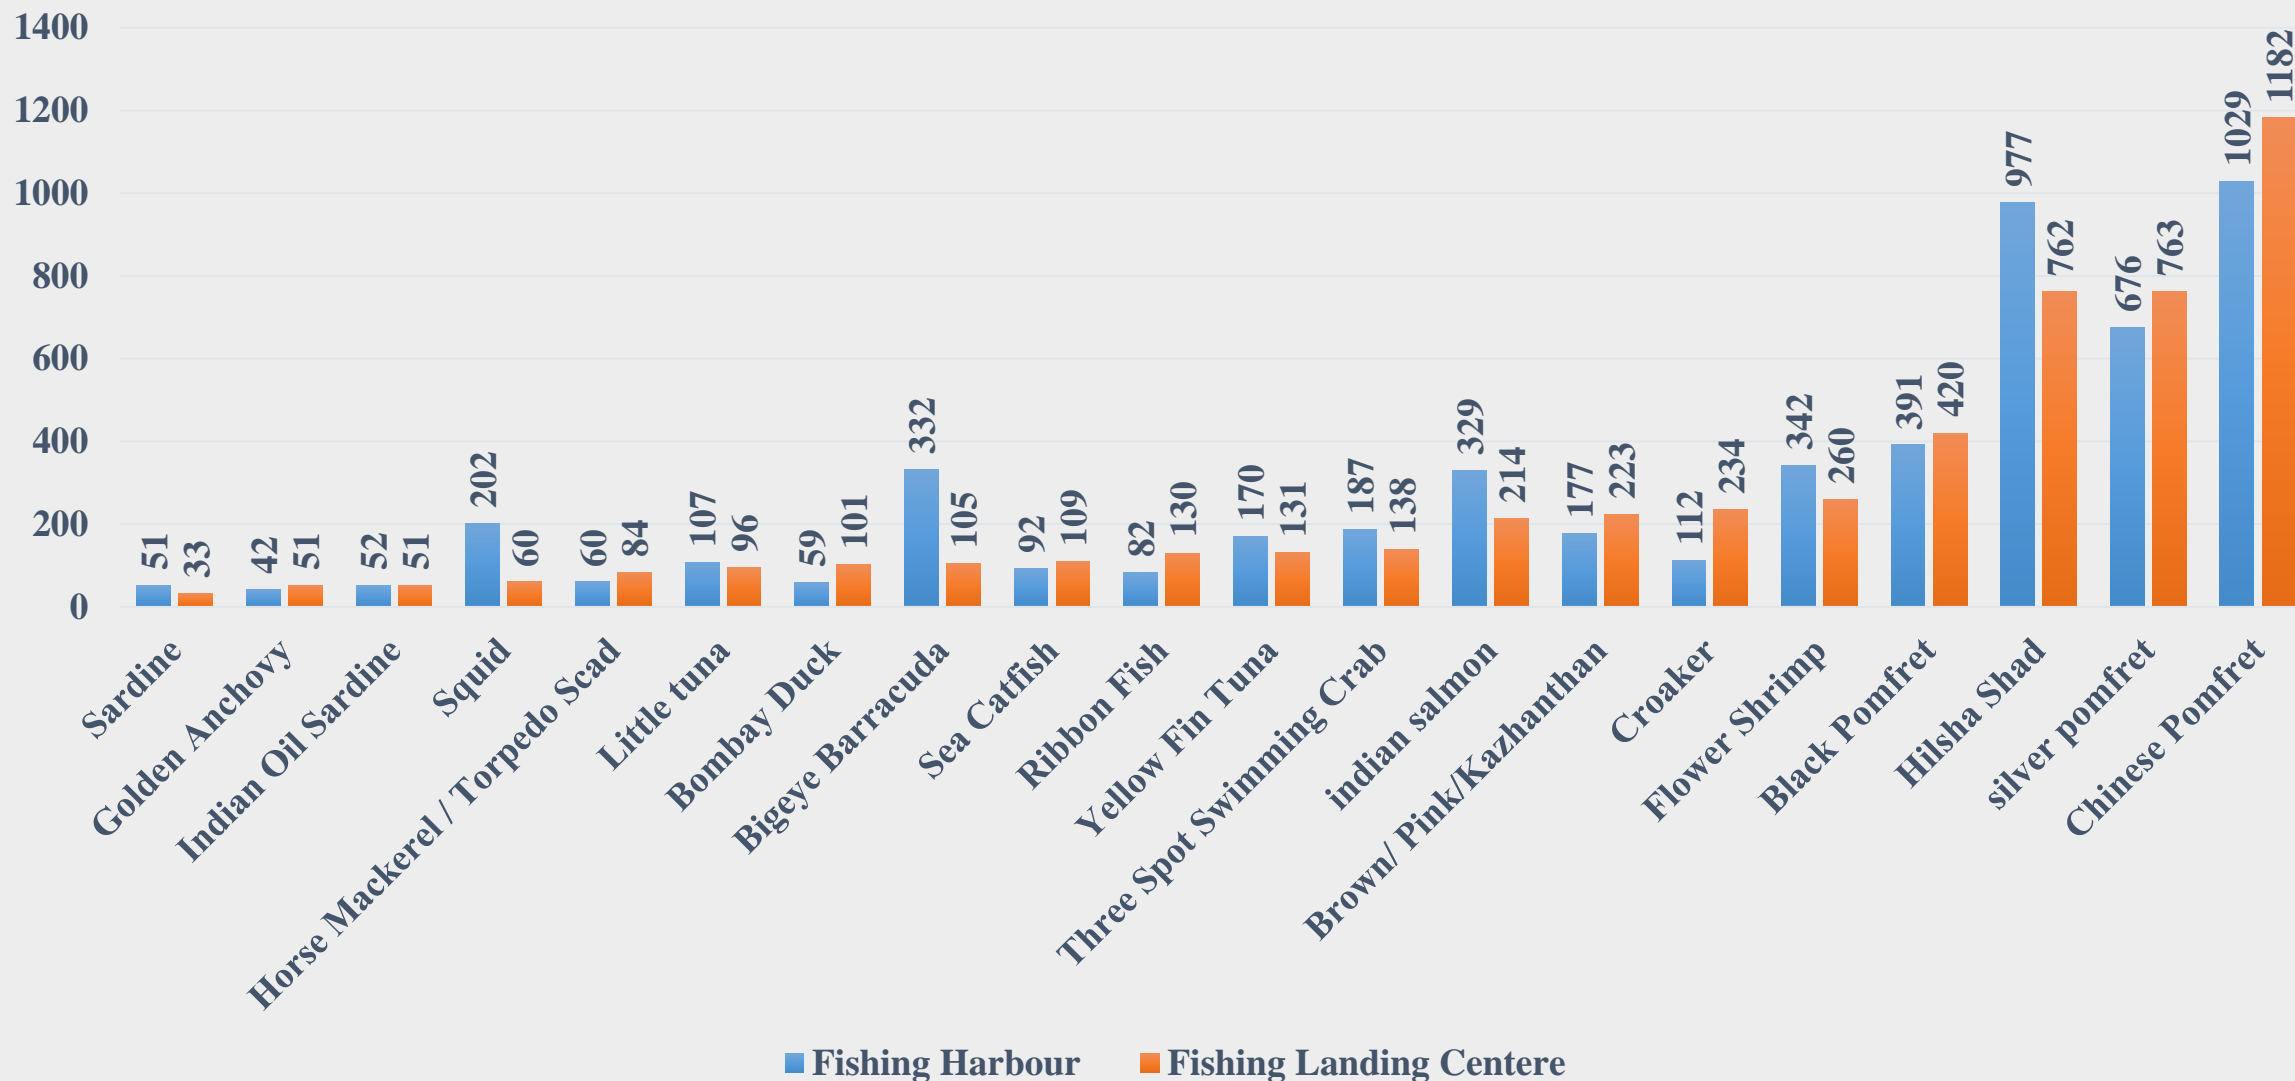

Price (Rs. per kg) Comparison of Marine Fish Species between Fish Landing Centres and Fishing Harbours across India

For the Period 03.11.2025 to 09.11.2025

Data Source: NETFISH, MPEDA