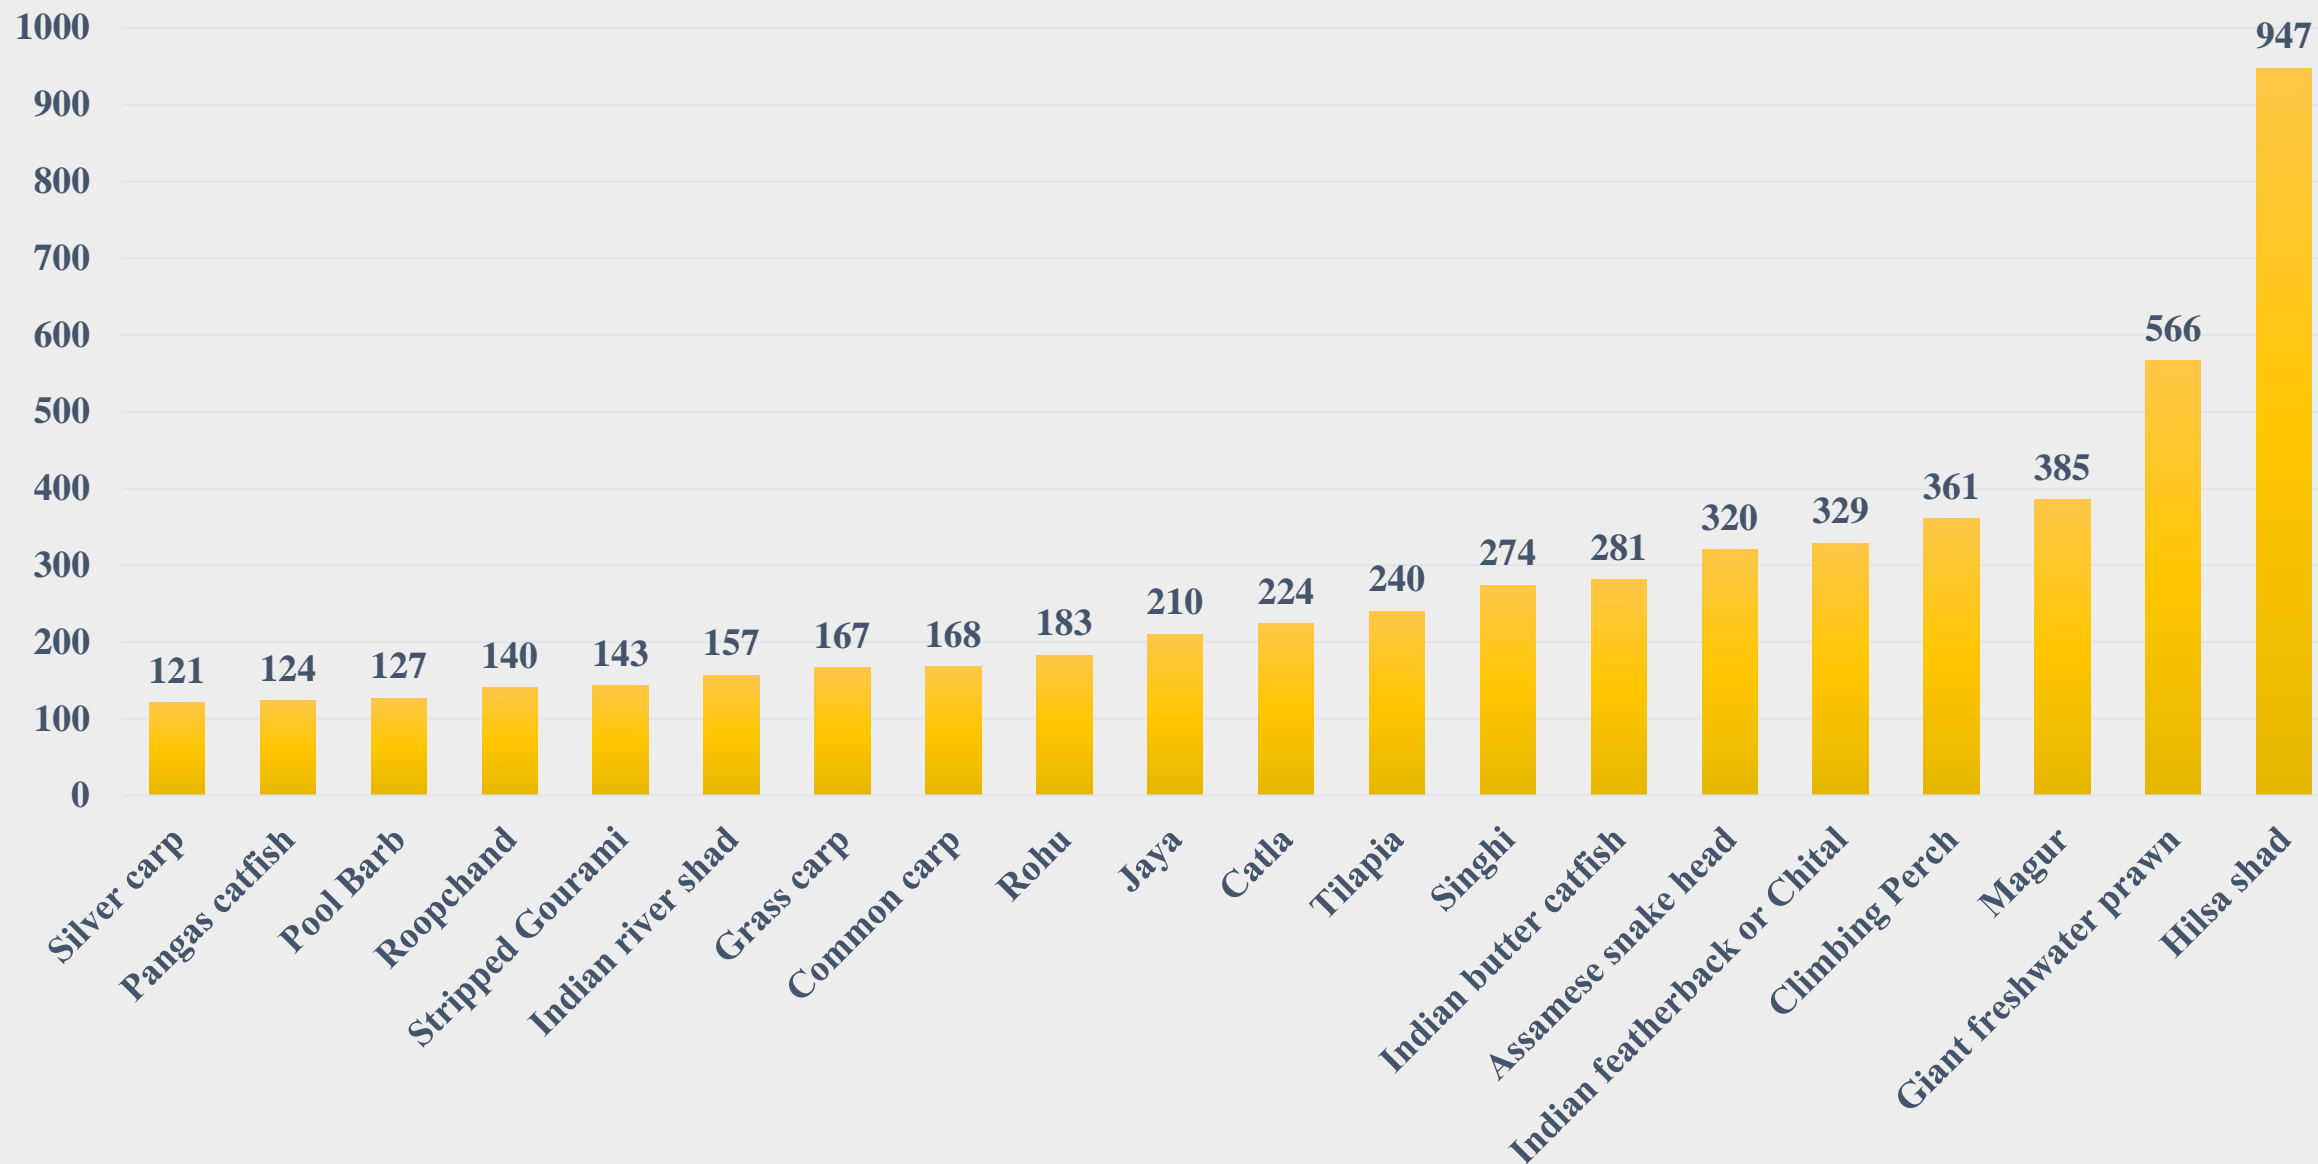

Average Wholesale Price (Rs. Per Kg) of Various Fish Species in Tripura

For the Period 03.11.2025 to 09.11.2025

For further details visit: <https://fmpisnfdb.in>