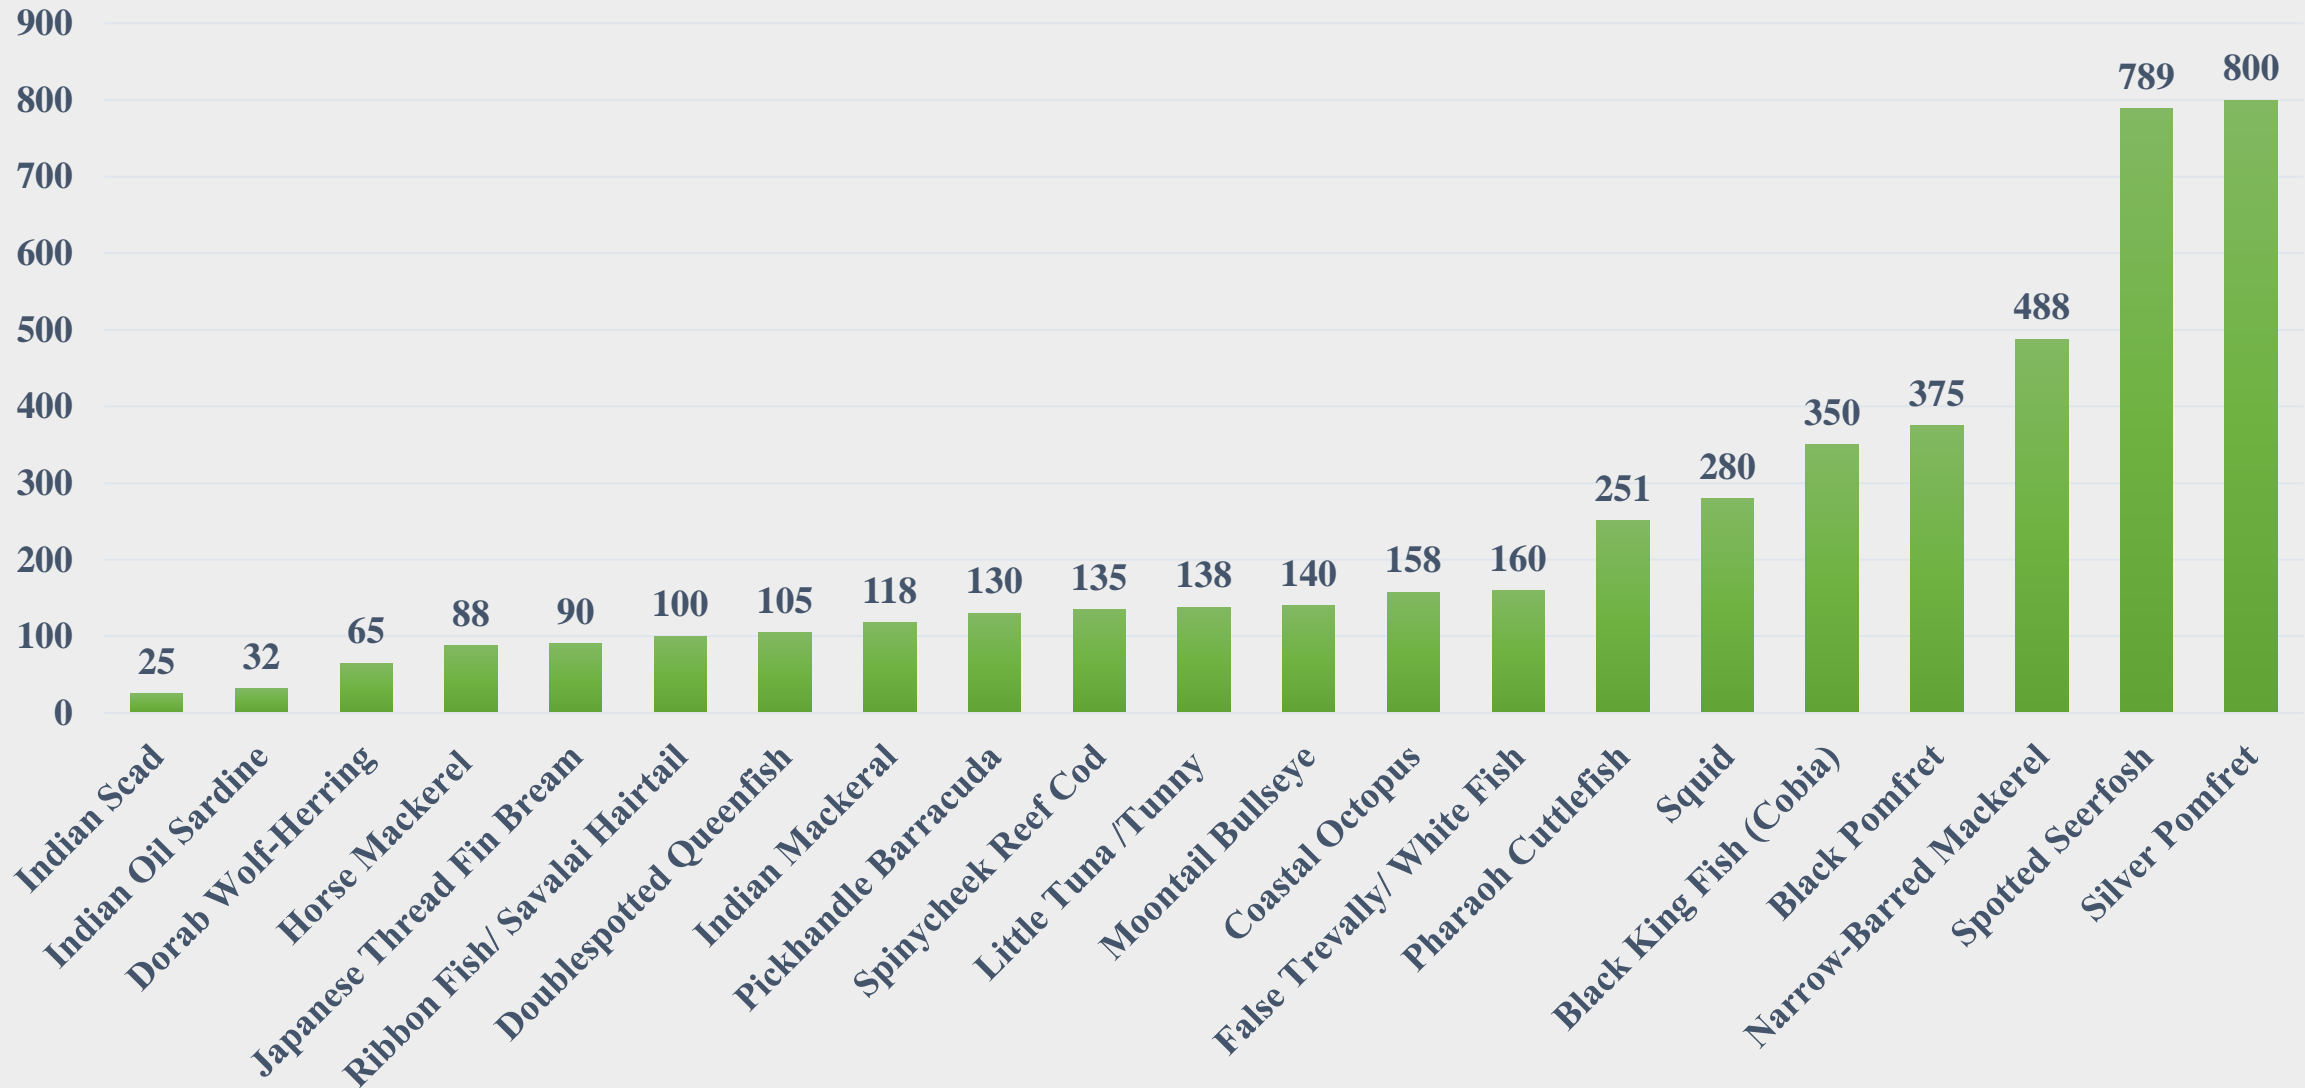

Average Price (Rs. per Kg) of Marine Species at Fishing Harbours in Karnataka

For the Period 03.11.2025 to 09.11.2025

Data Source: NETFISH, MPEDA