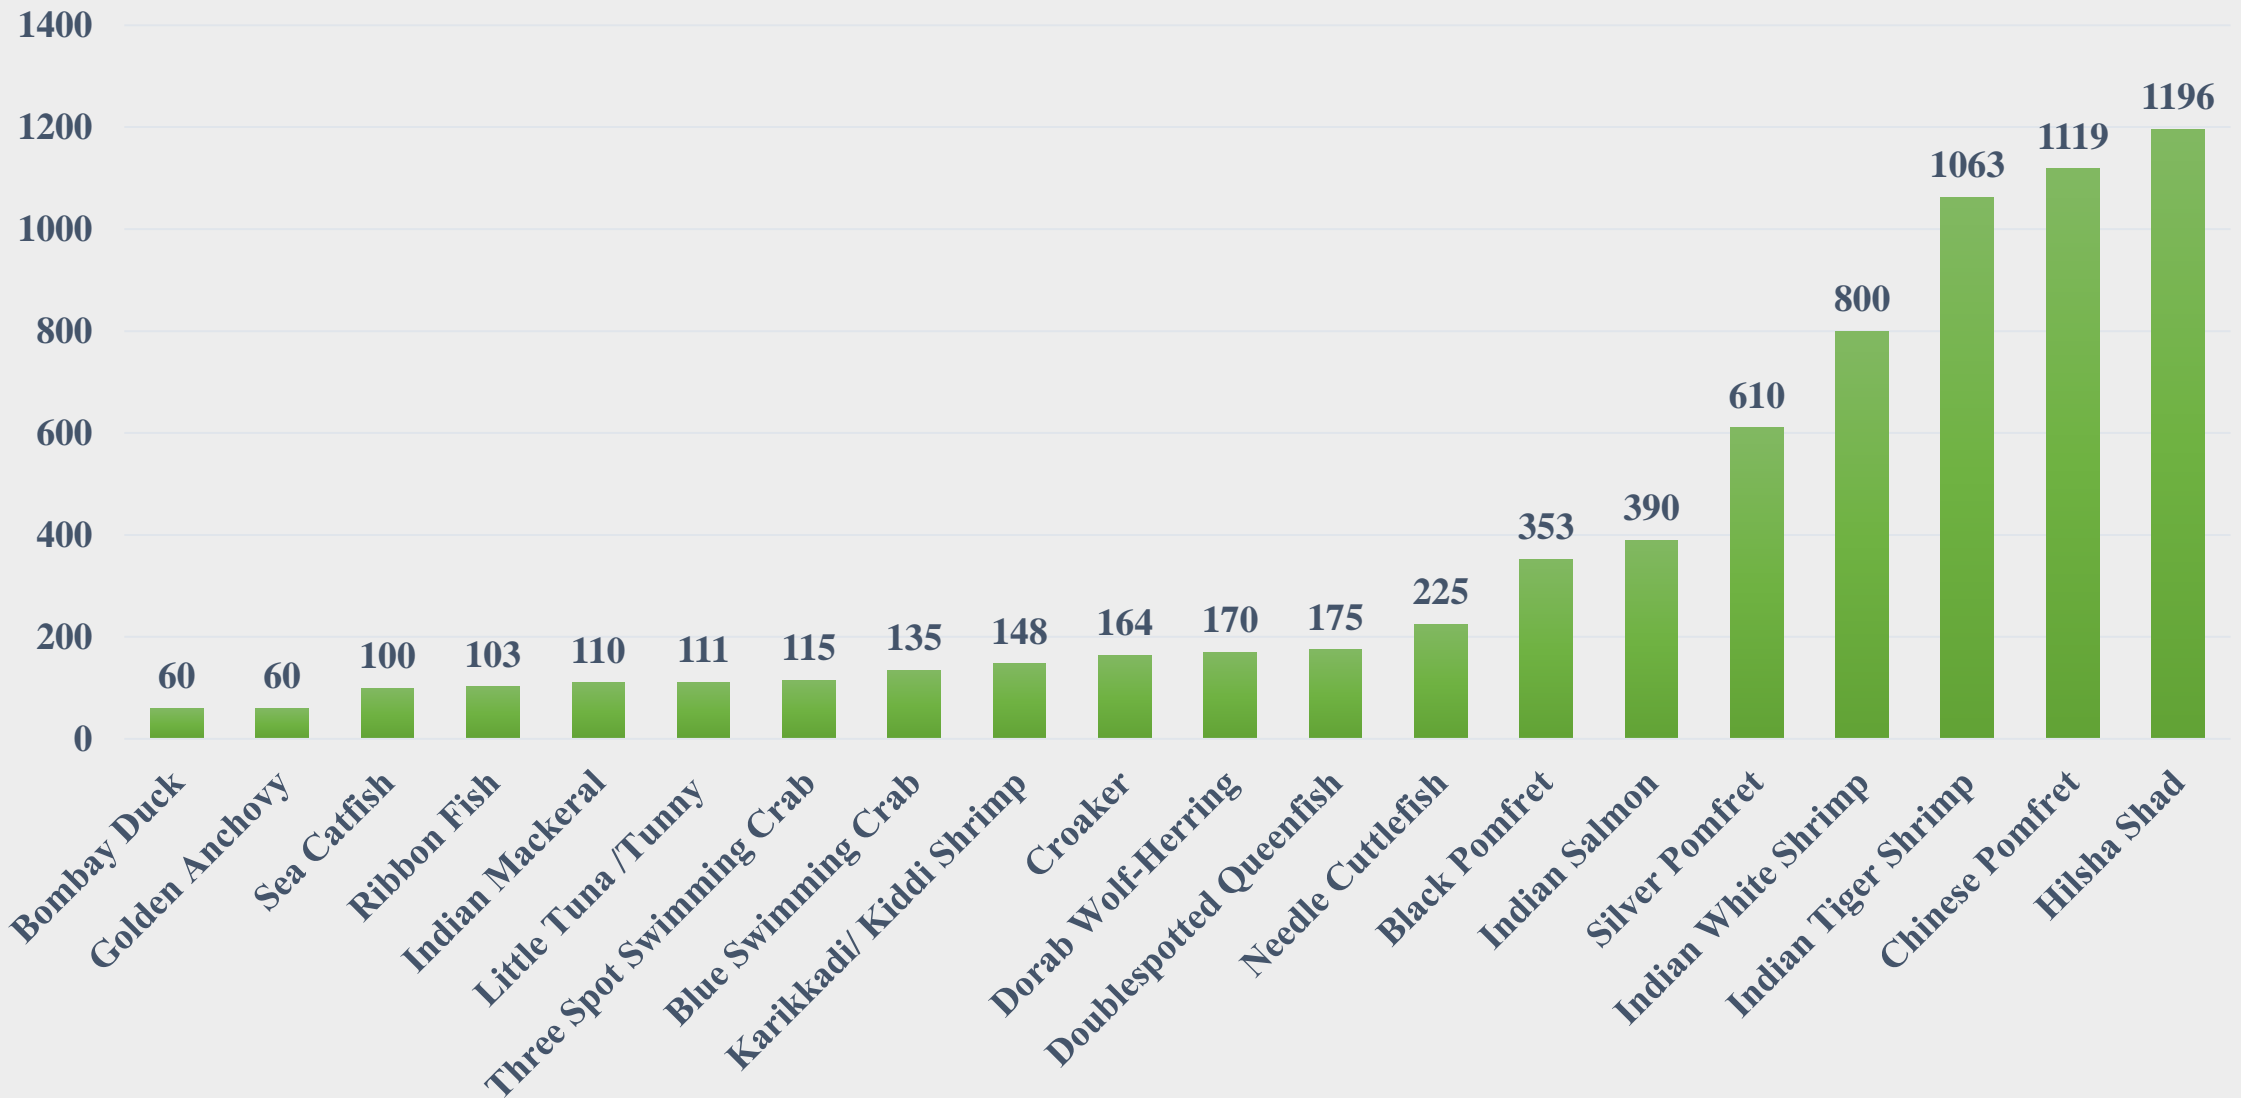

Average Price (Rs. per Kg) of Marine Species at Fishing Harbours in West Bengal

For the Period 03.11.2025 to 09.11.2025

Data Source: NETFISH, MPEDA