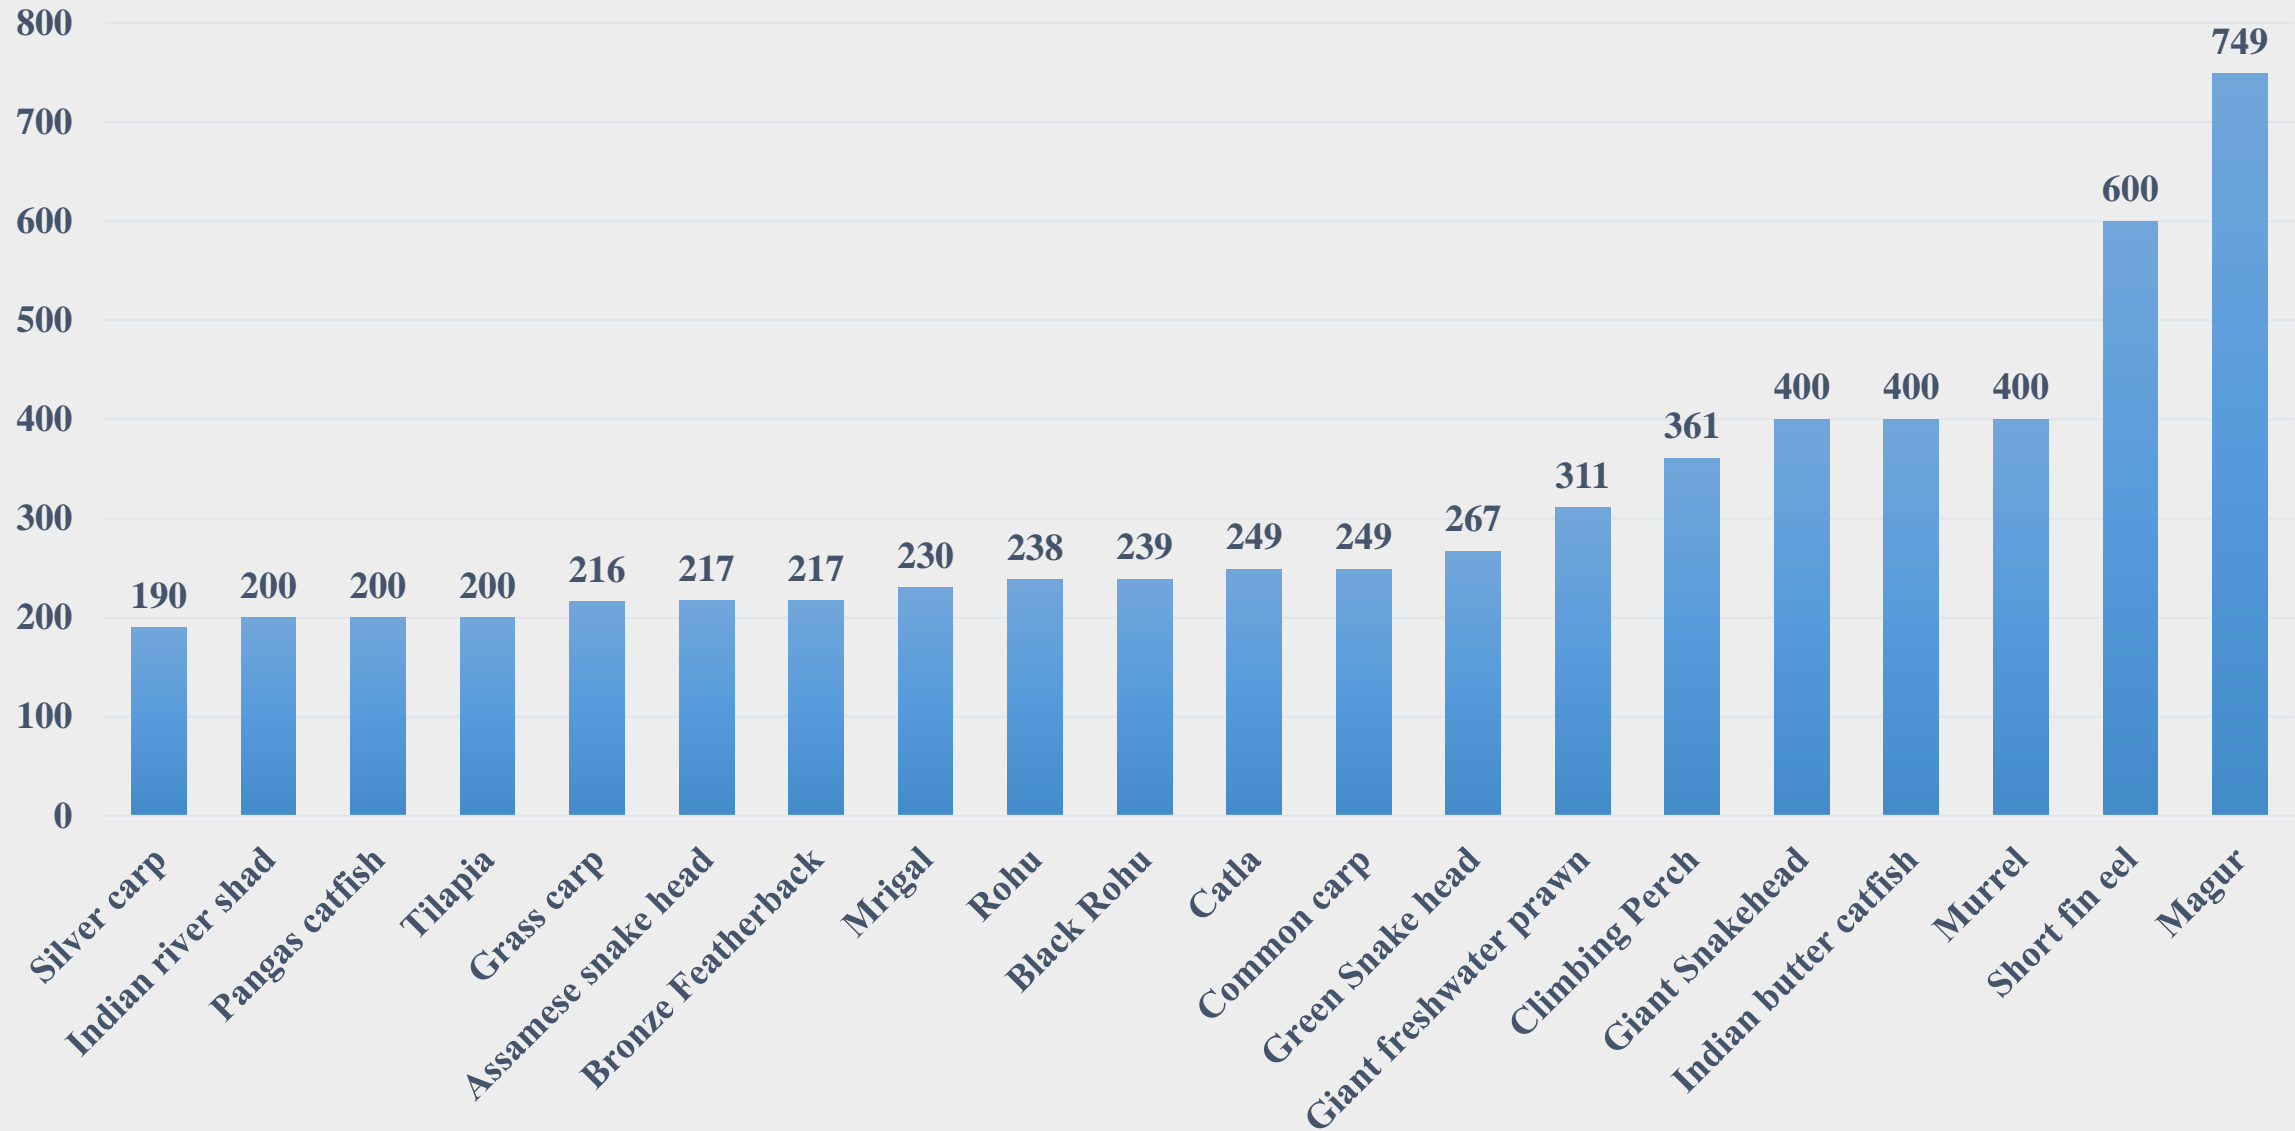

Average Retail Price (Rs. Per Kg) of Various Fish Species in Assam

For the Period 03.11.2025 to 09.11.2025

For further details visit: <https://fmpisnfdb.in>