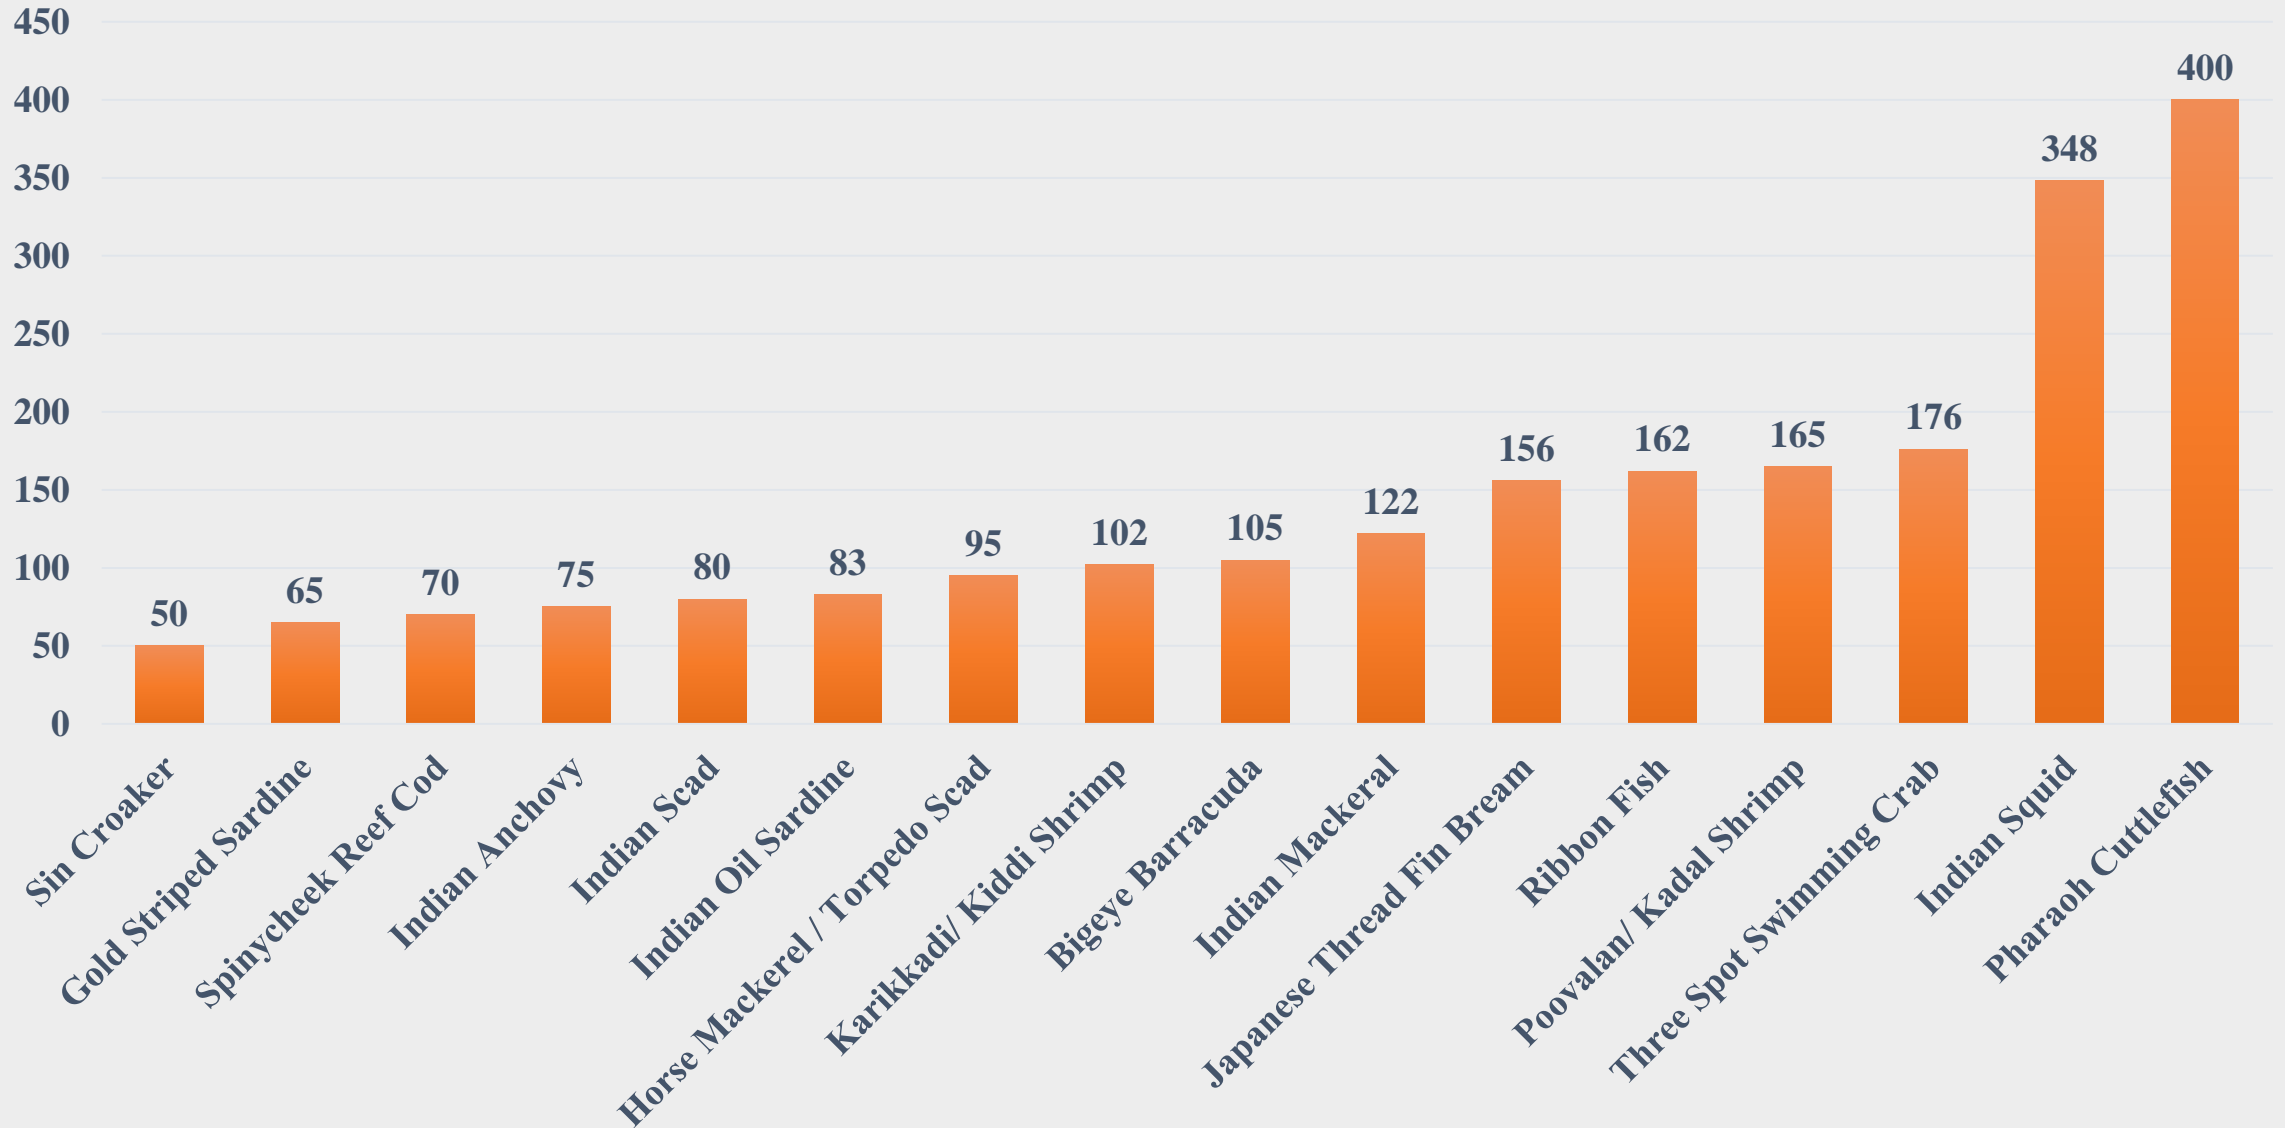

Average Price (Rs. Per Kg) of Marine Species at Fish Landing Centres in Kerala

For the Period 03.11.2025 to 09.11.2025

Data Source: NETFISH, MPEDA