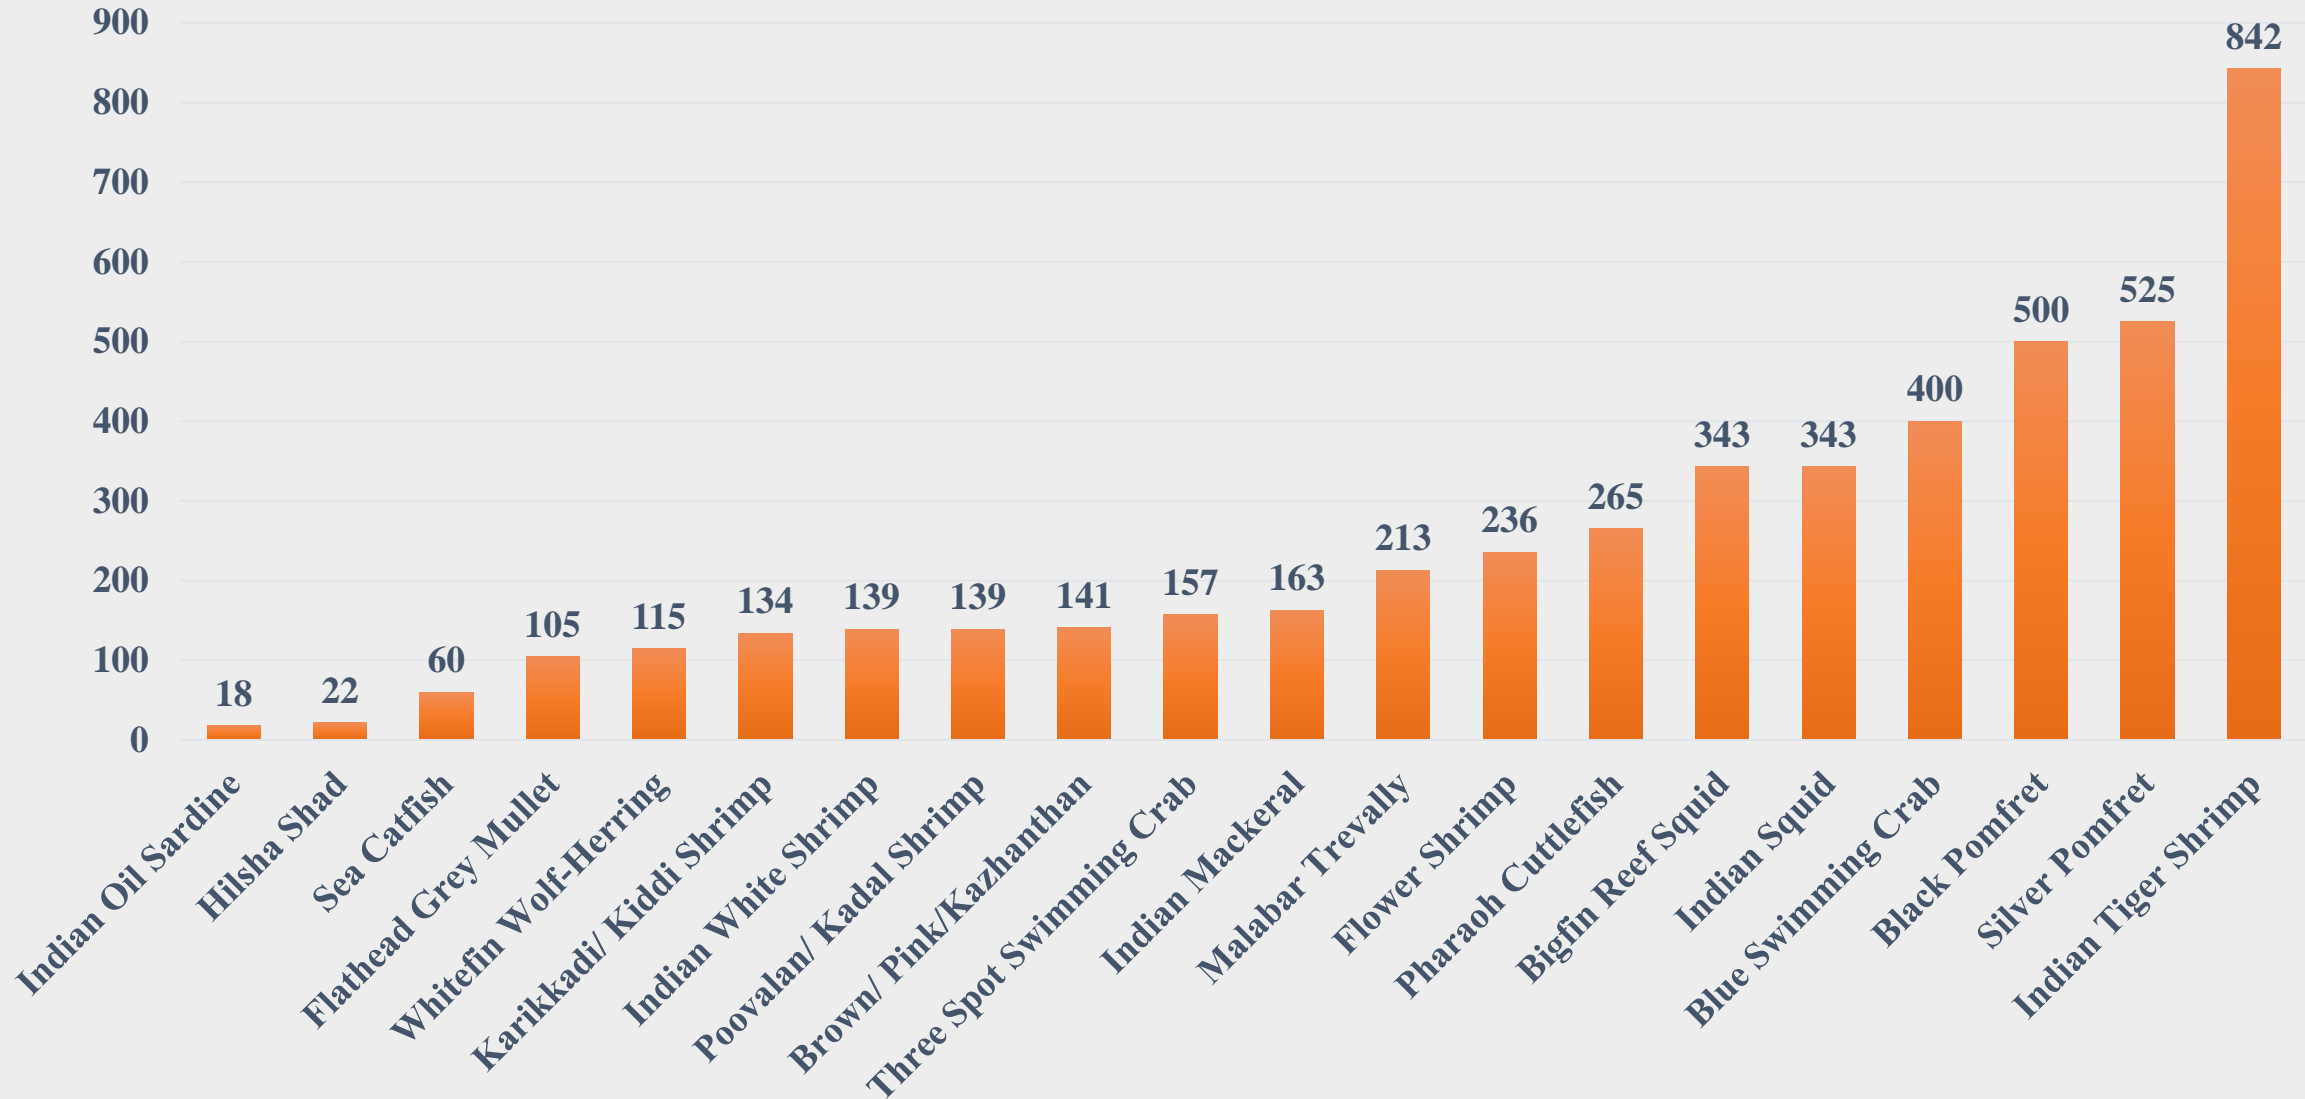

Average Price (Rs. Per Kg) of Marine Species at Fish Landing Centres in Tamil Nadu

For the Period 03.11.2025 to 09.11.2025

Data Source: NETFISH, MPEDA