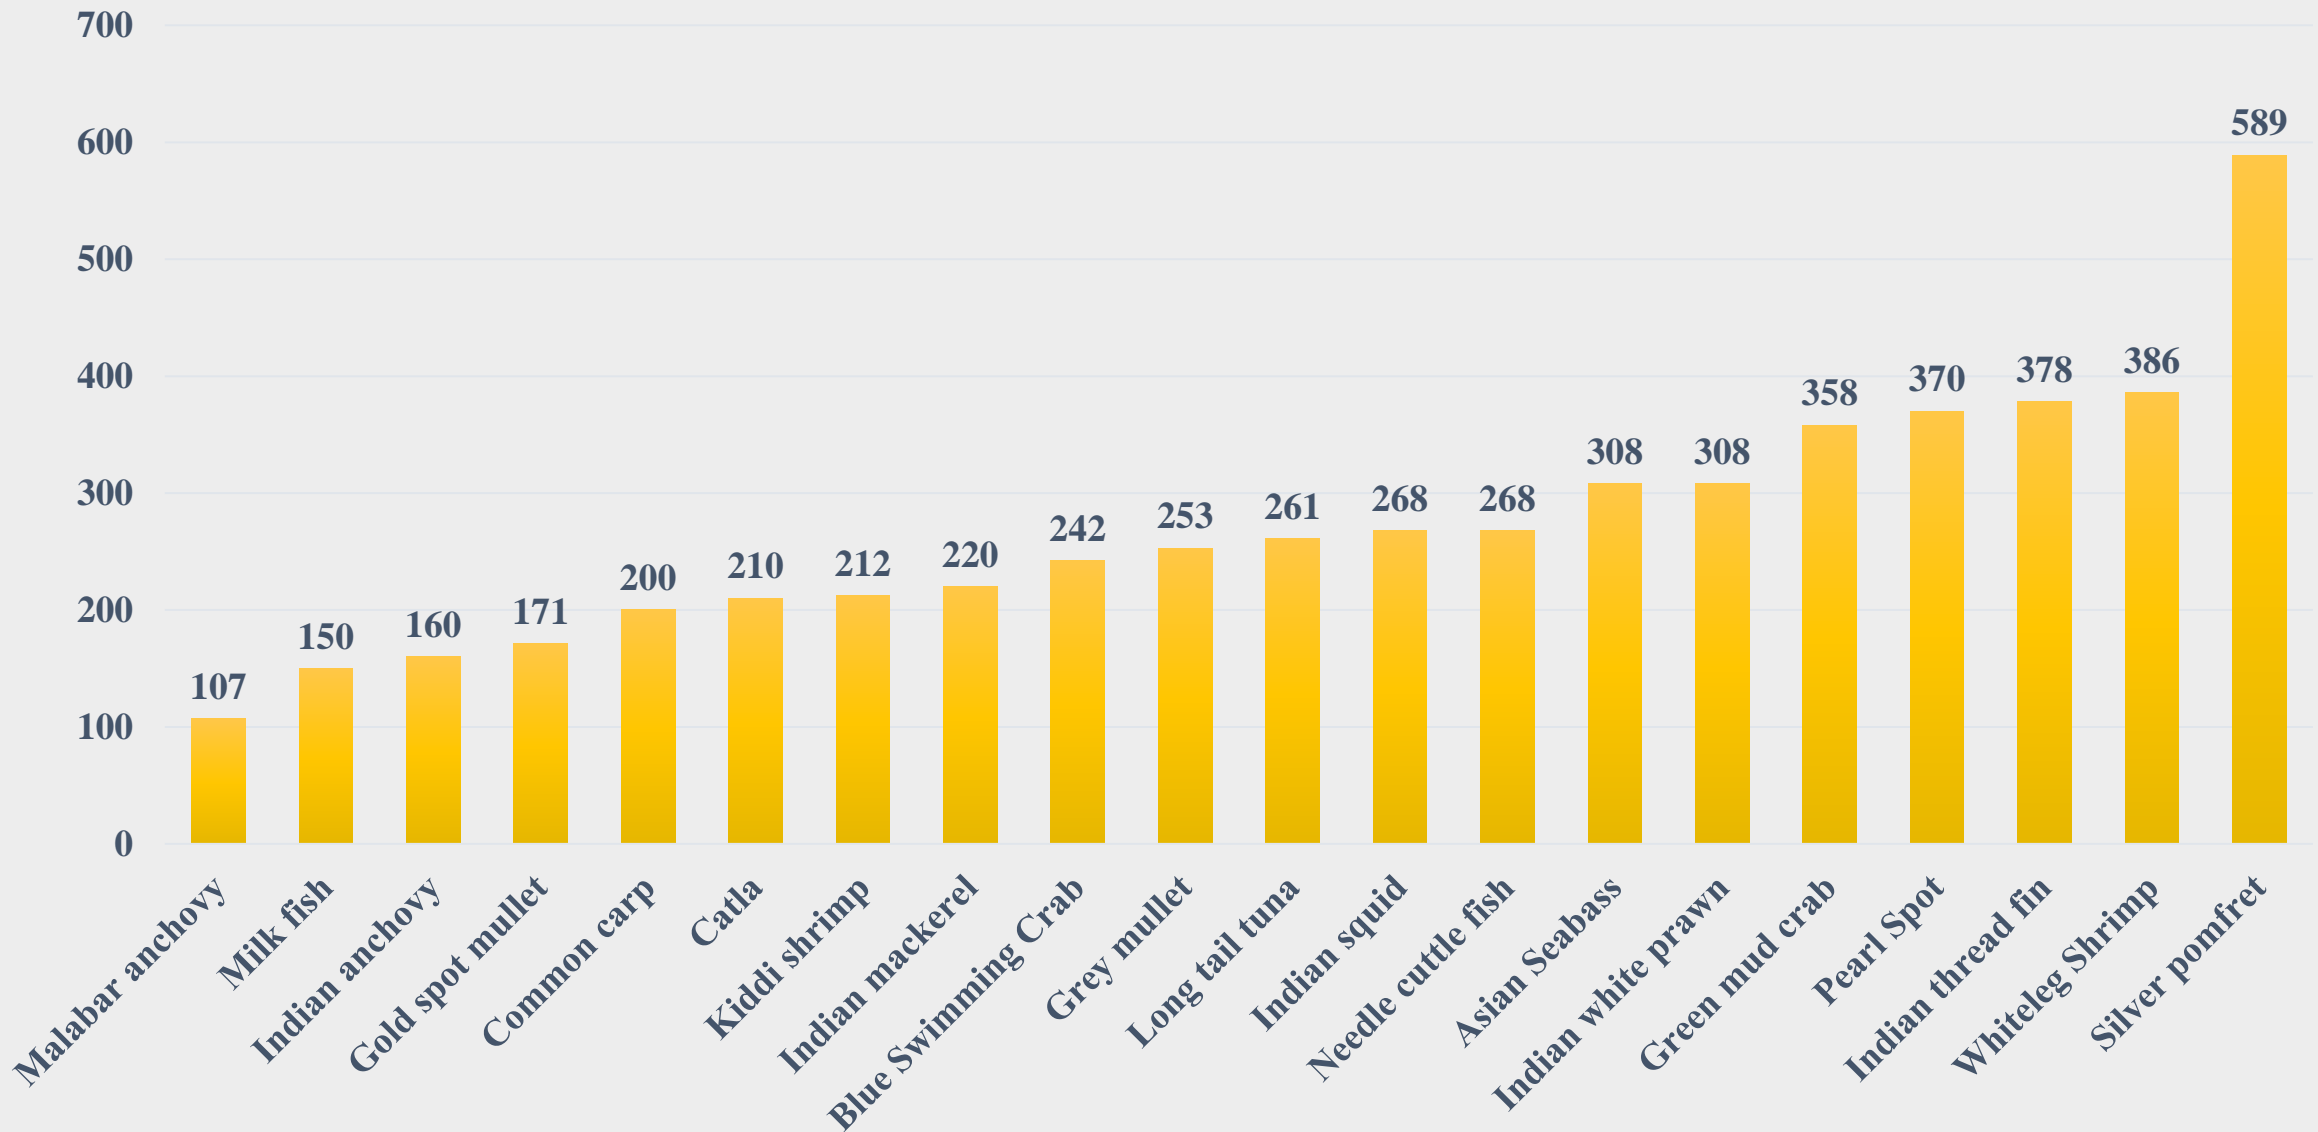

Average Wholesale Price (Rs. Per Kg) of Various Fish Species in Kerala

For the Period 03.11.2025 to 09.11.2025

For further details visit: <https://fmpisnfdb.in>