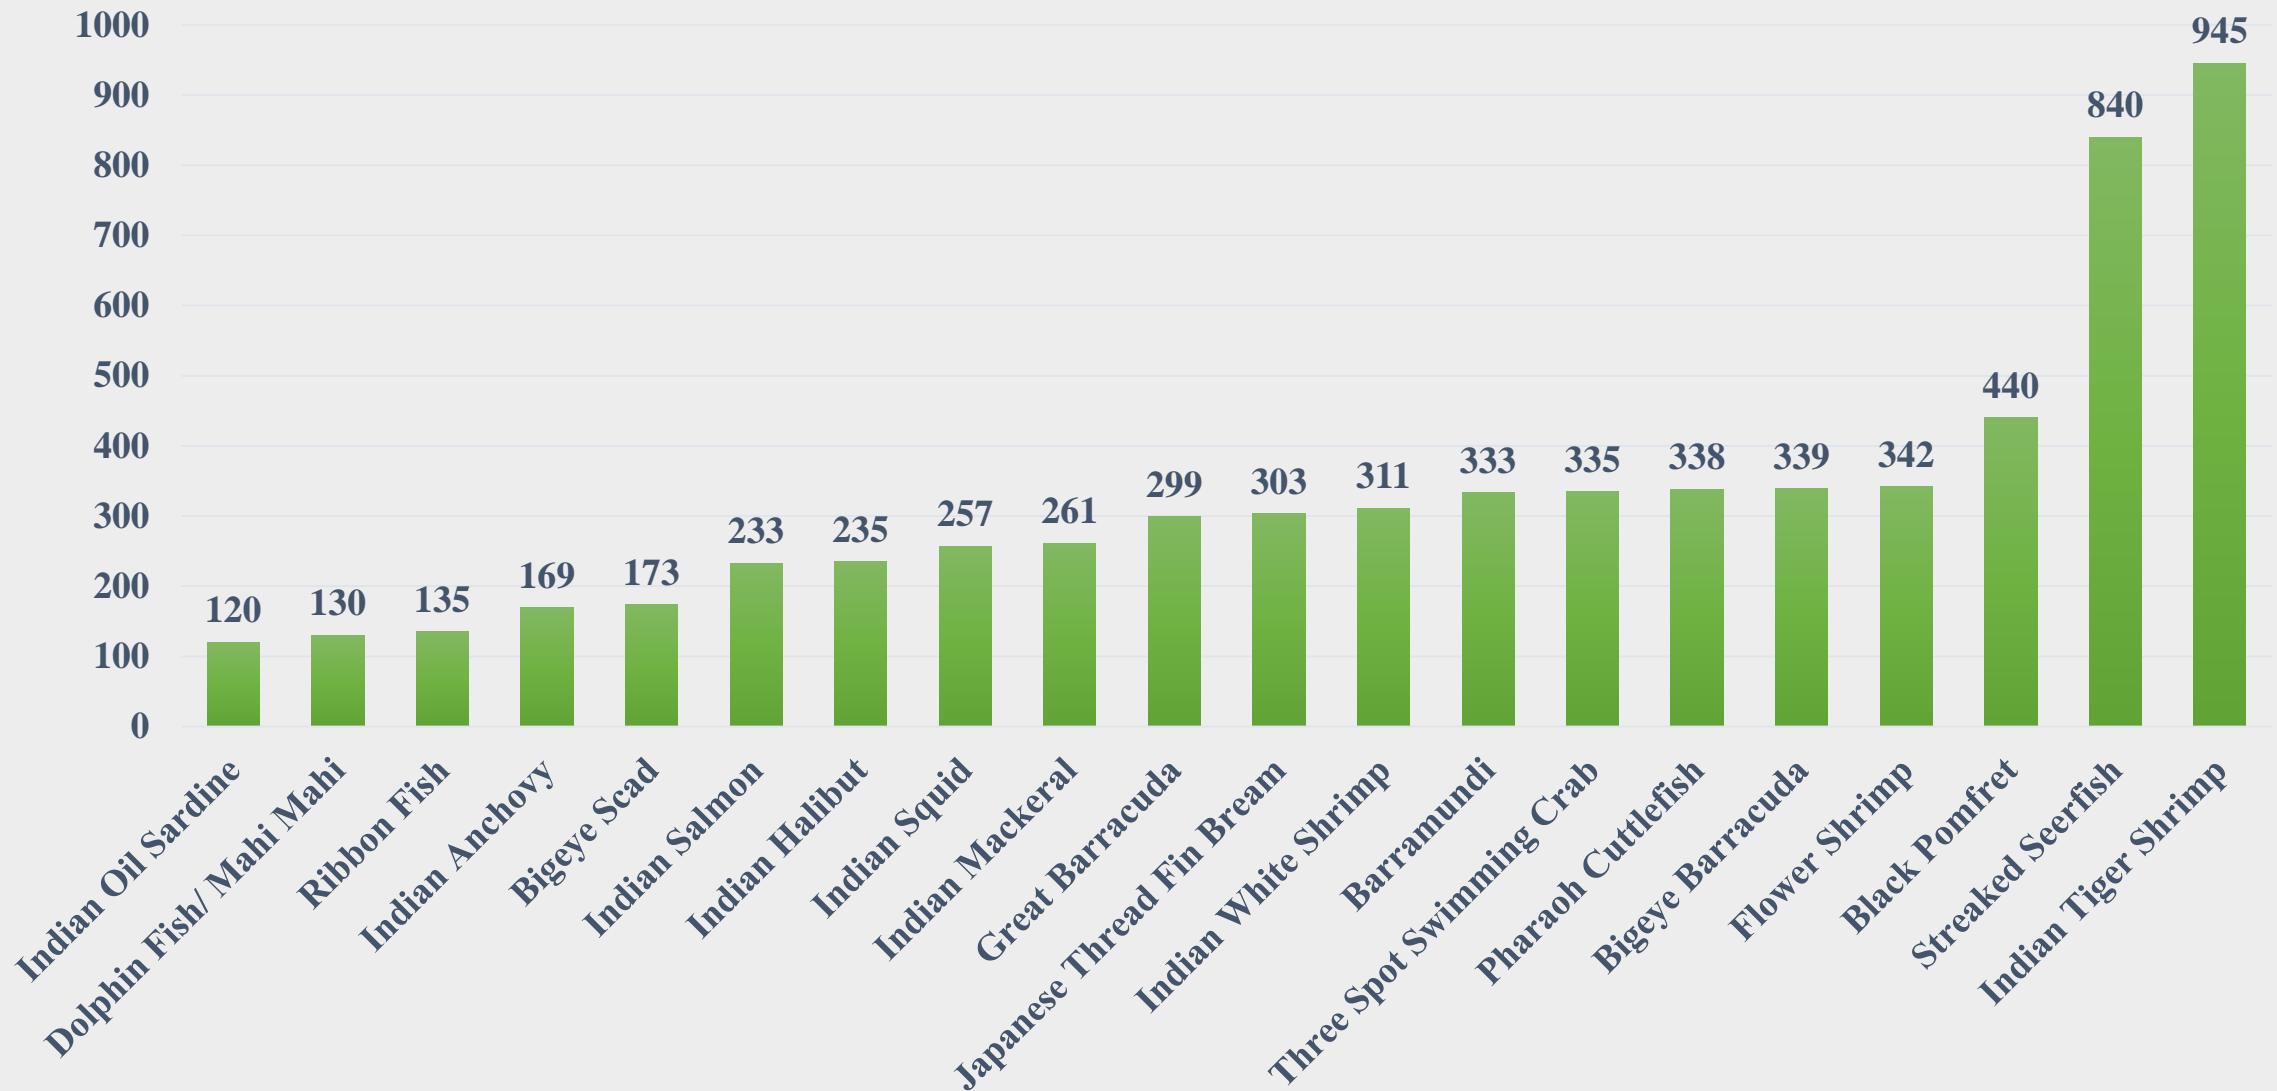

Average Price (Rs. per Kg) of Marine Species at Fishing Harbours in Tamil Nadu

For the Period 03.11.2025 to 09.11.2025

Data Source: NETFISH, MPEDA