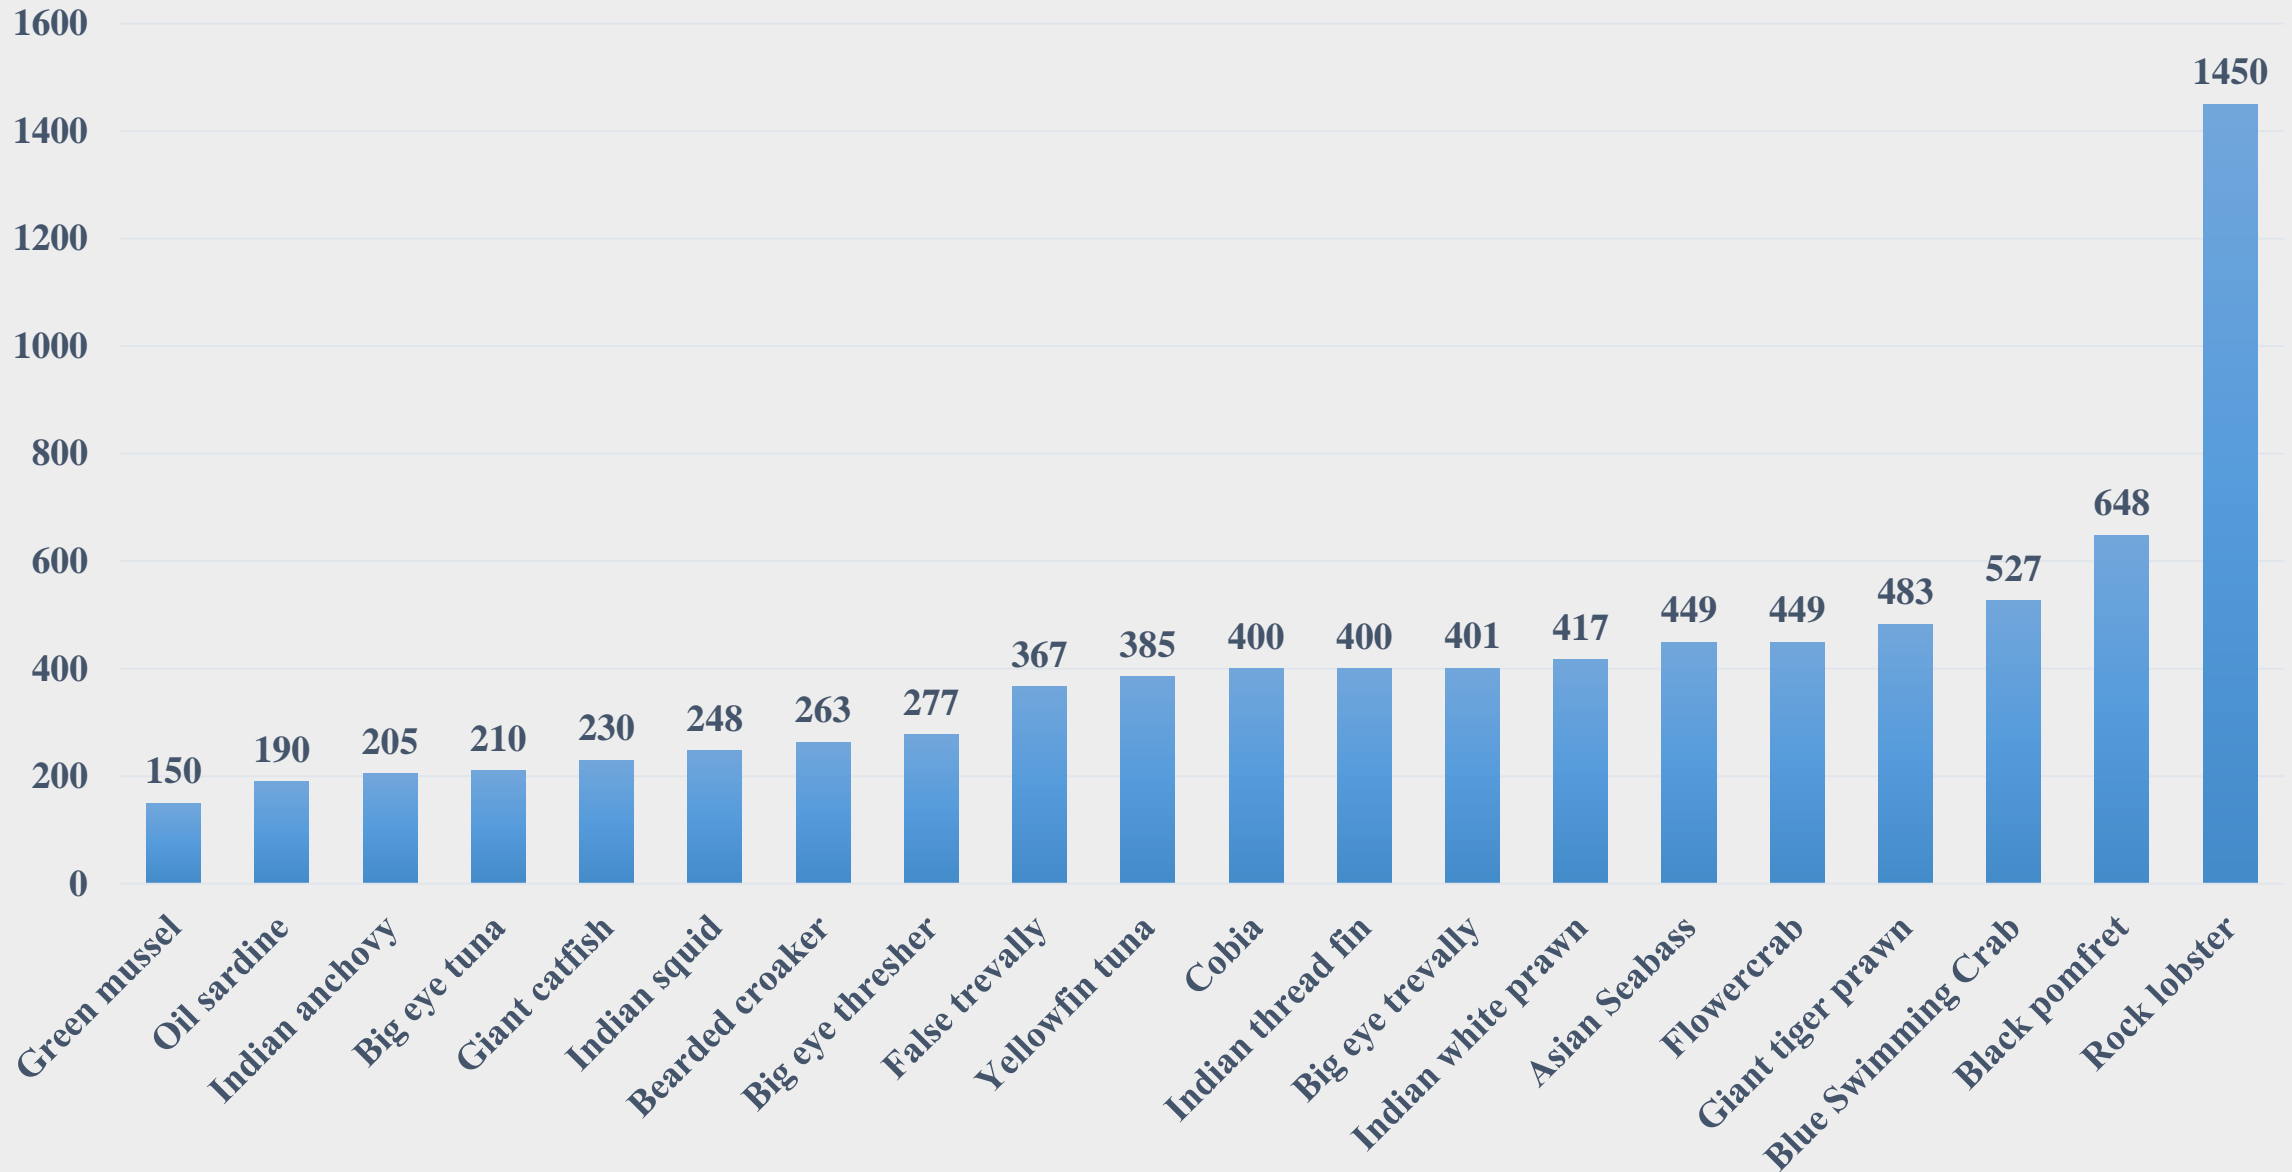

Average Retail Price (Rs. Per Kg) of Various Fish Species in Tamil Nadu

For the Period 03.11.2025 to 09.11.2025

For further details visit: <https://fmpisnfdb.in>