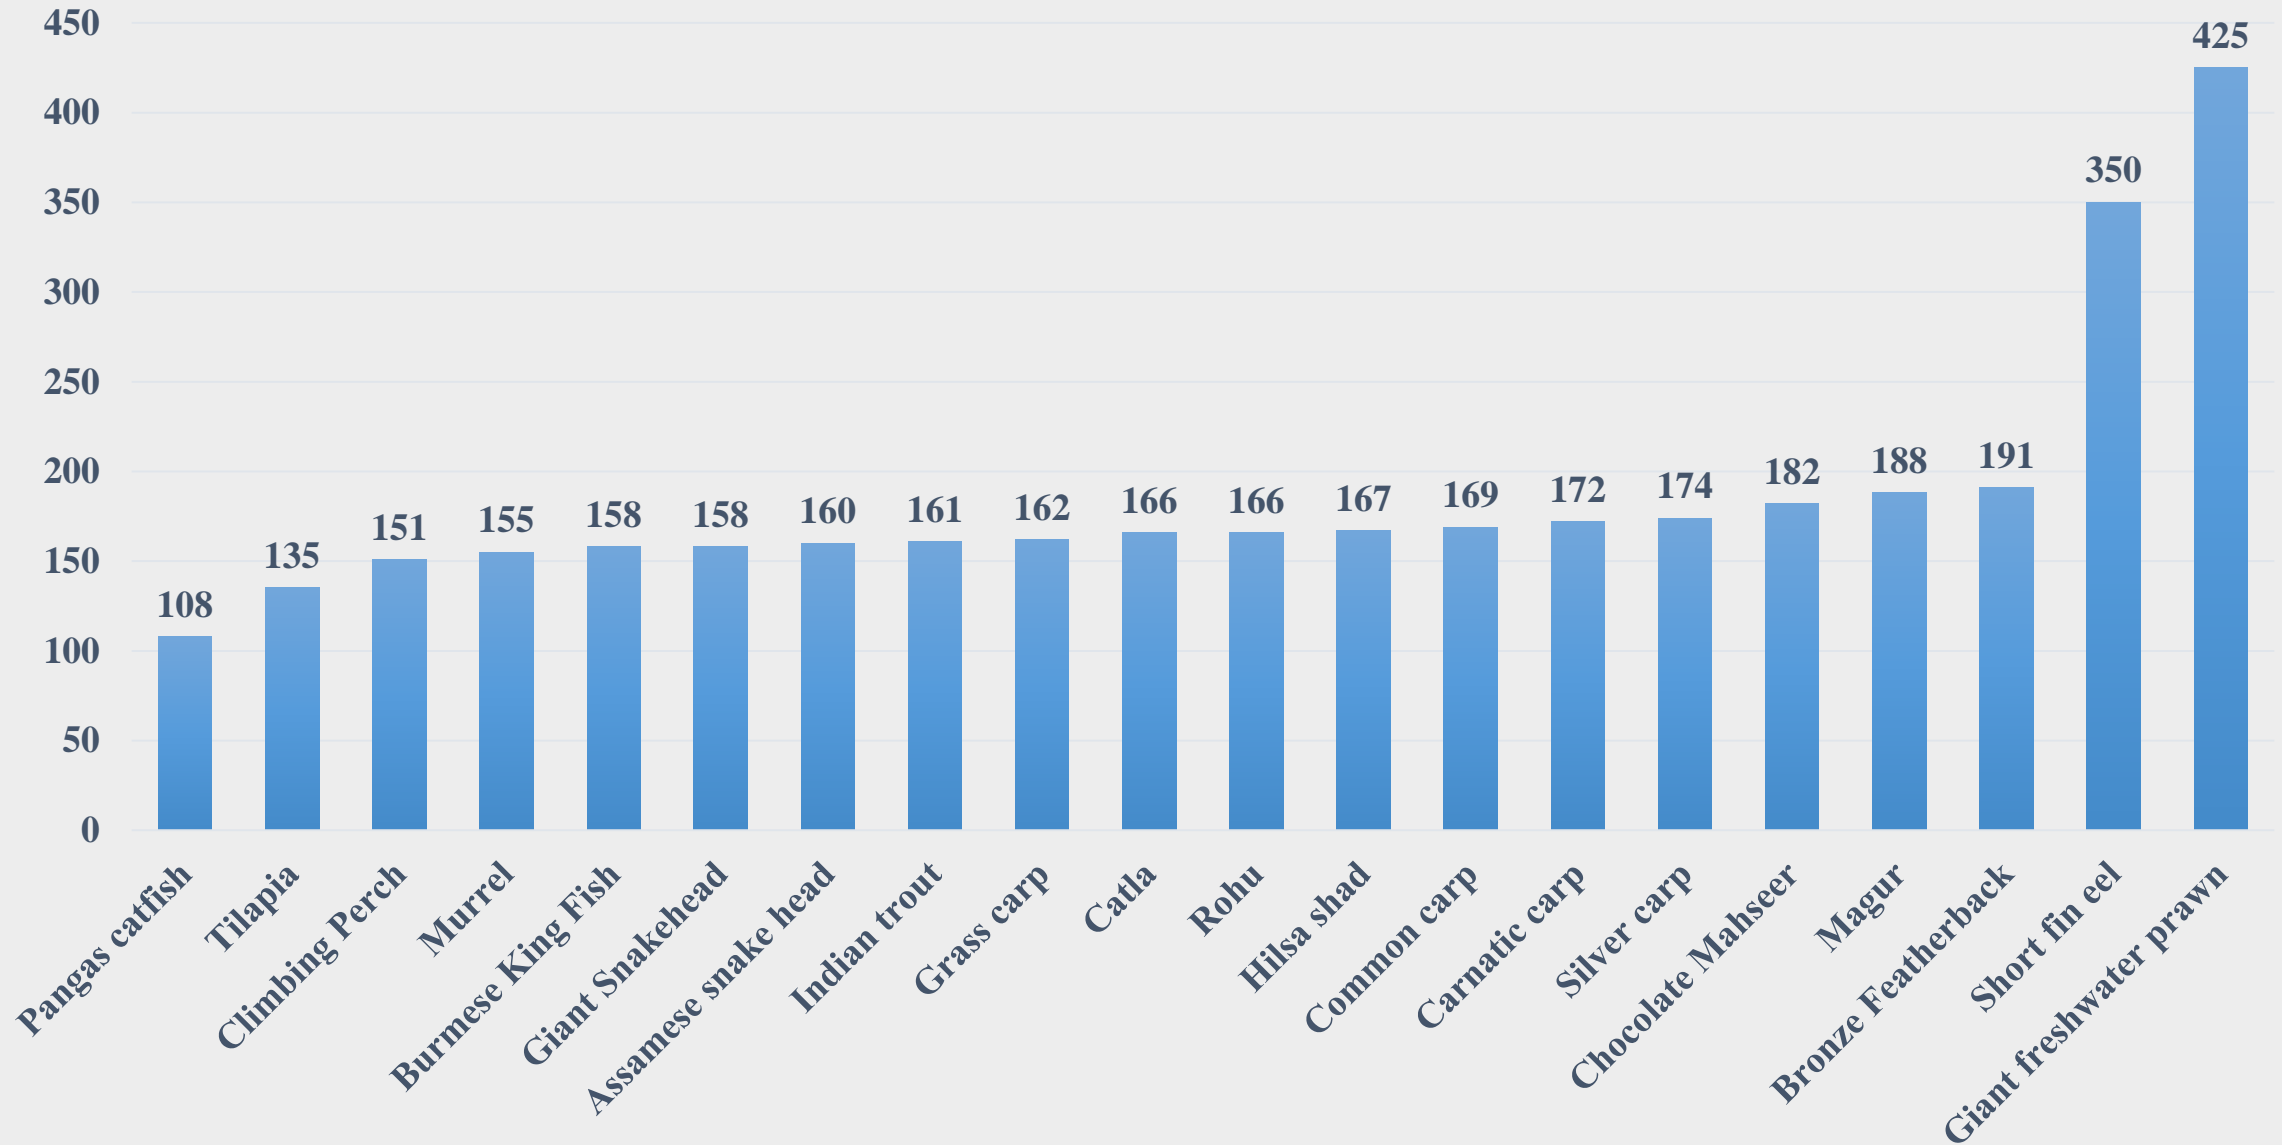

Average Retail Price (Rs. Per Kg) of Various Fish Species in Chhattisgarh

For the Period 03.11.2025 to 09.11.2025

For further details visit: <https://fmpisnfdb.in>