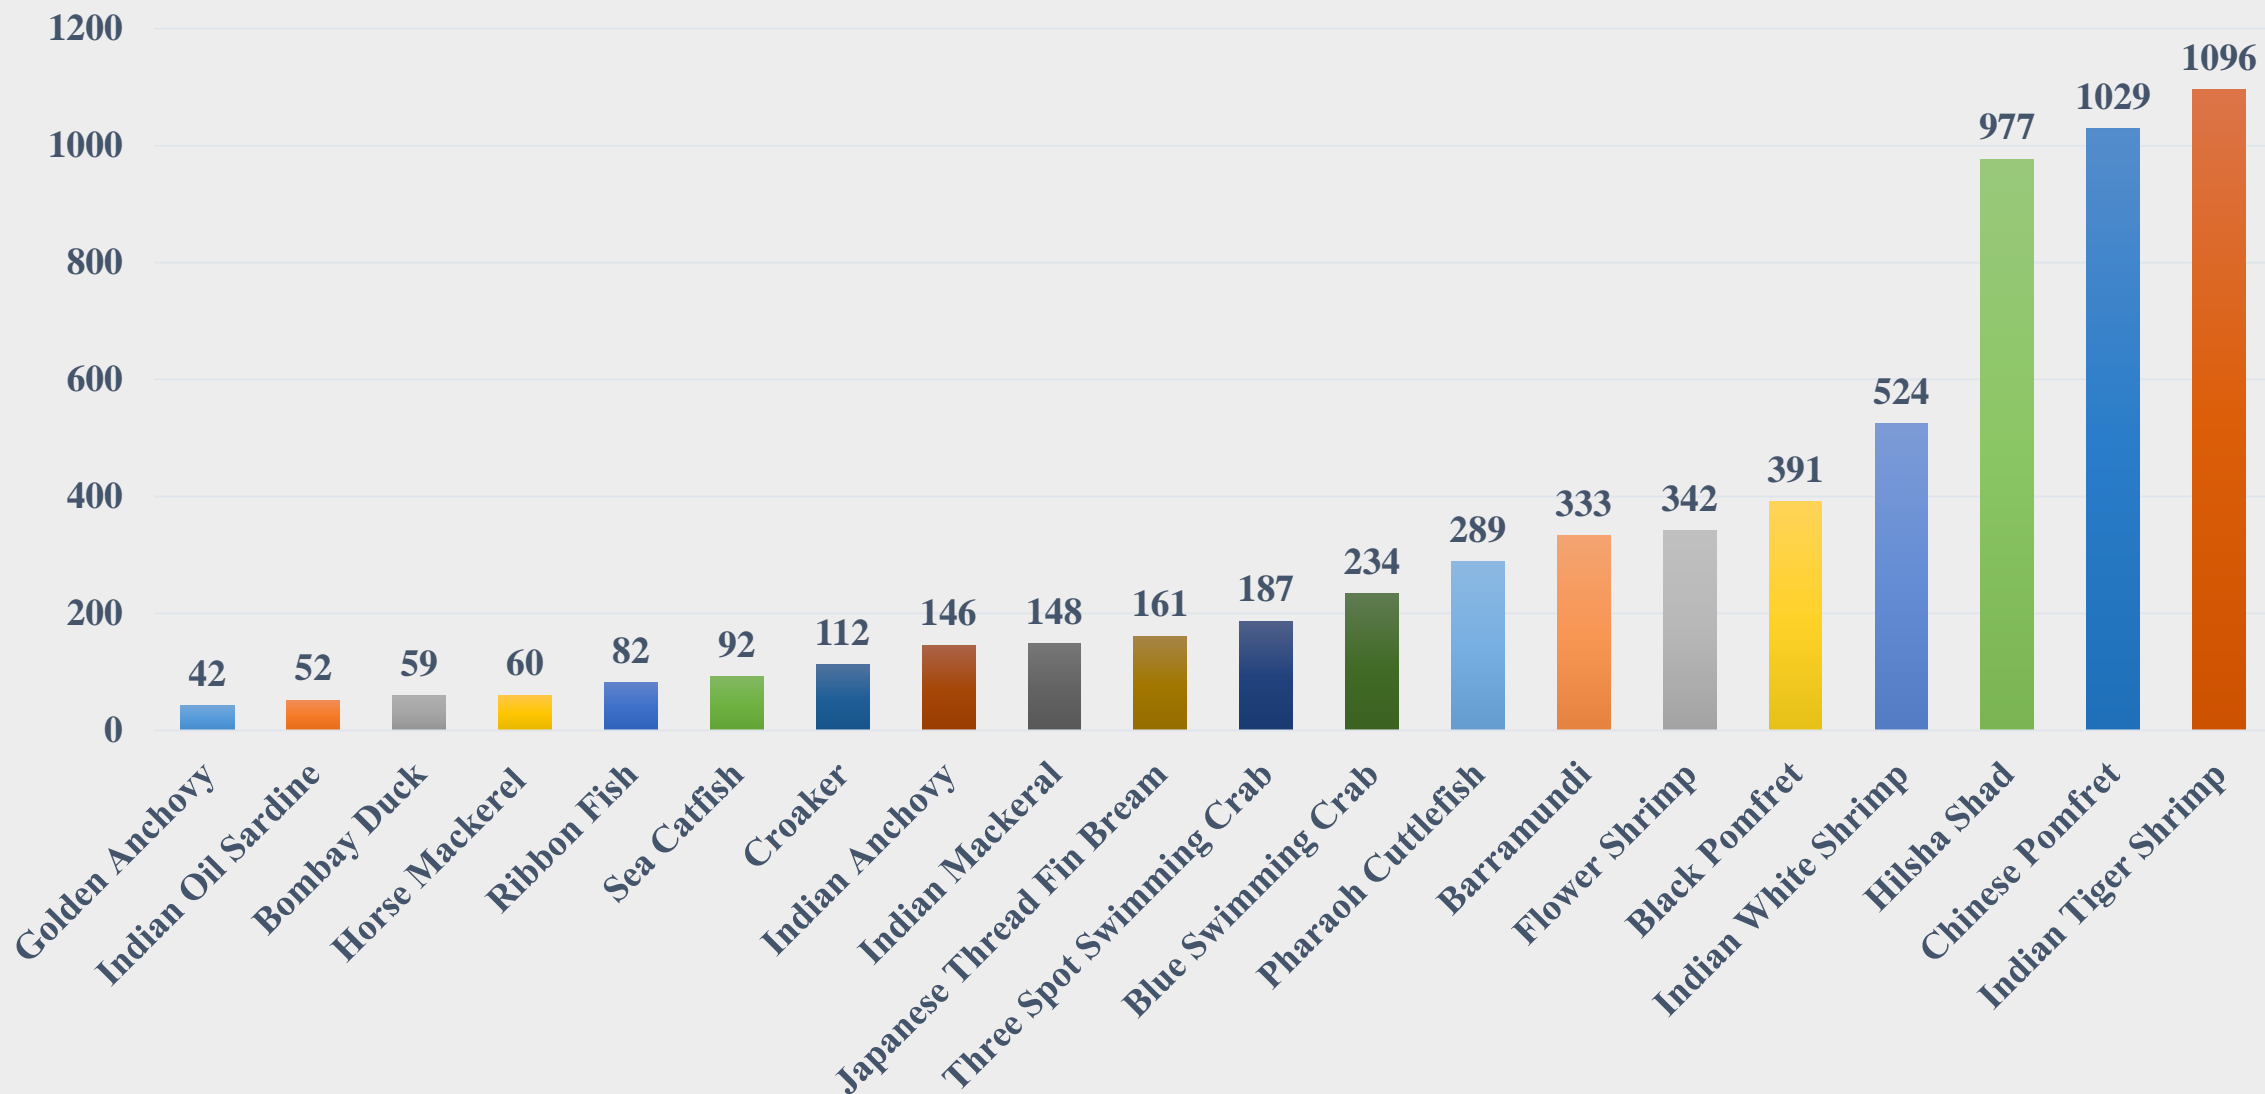

For the Period 03.11.2025 to 09.11.2025

Data Source: NETFISH, MPEDA

Average Price (Rs. per Kg) of Marine Fish Species across Fishing Harbours of India

For the Period 03.11.2025 to 09.11.2025

Data Source: NETFISH, MPEDA