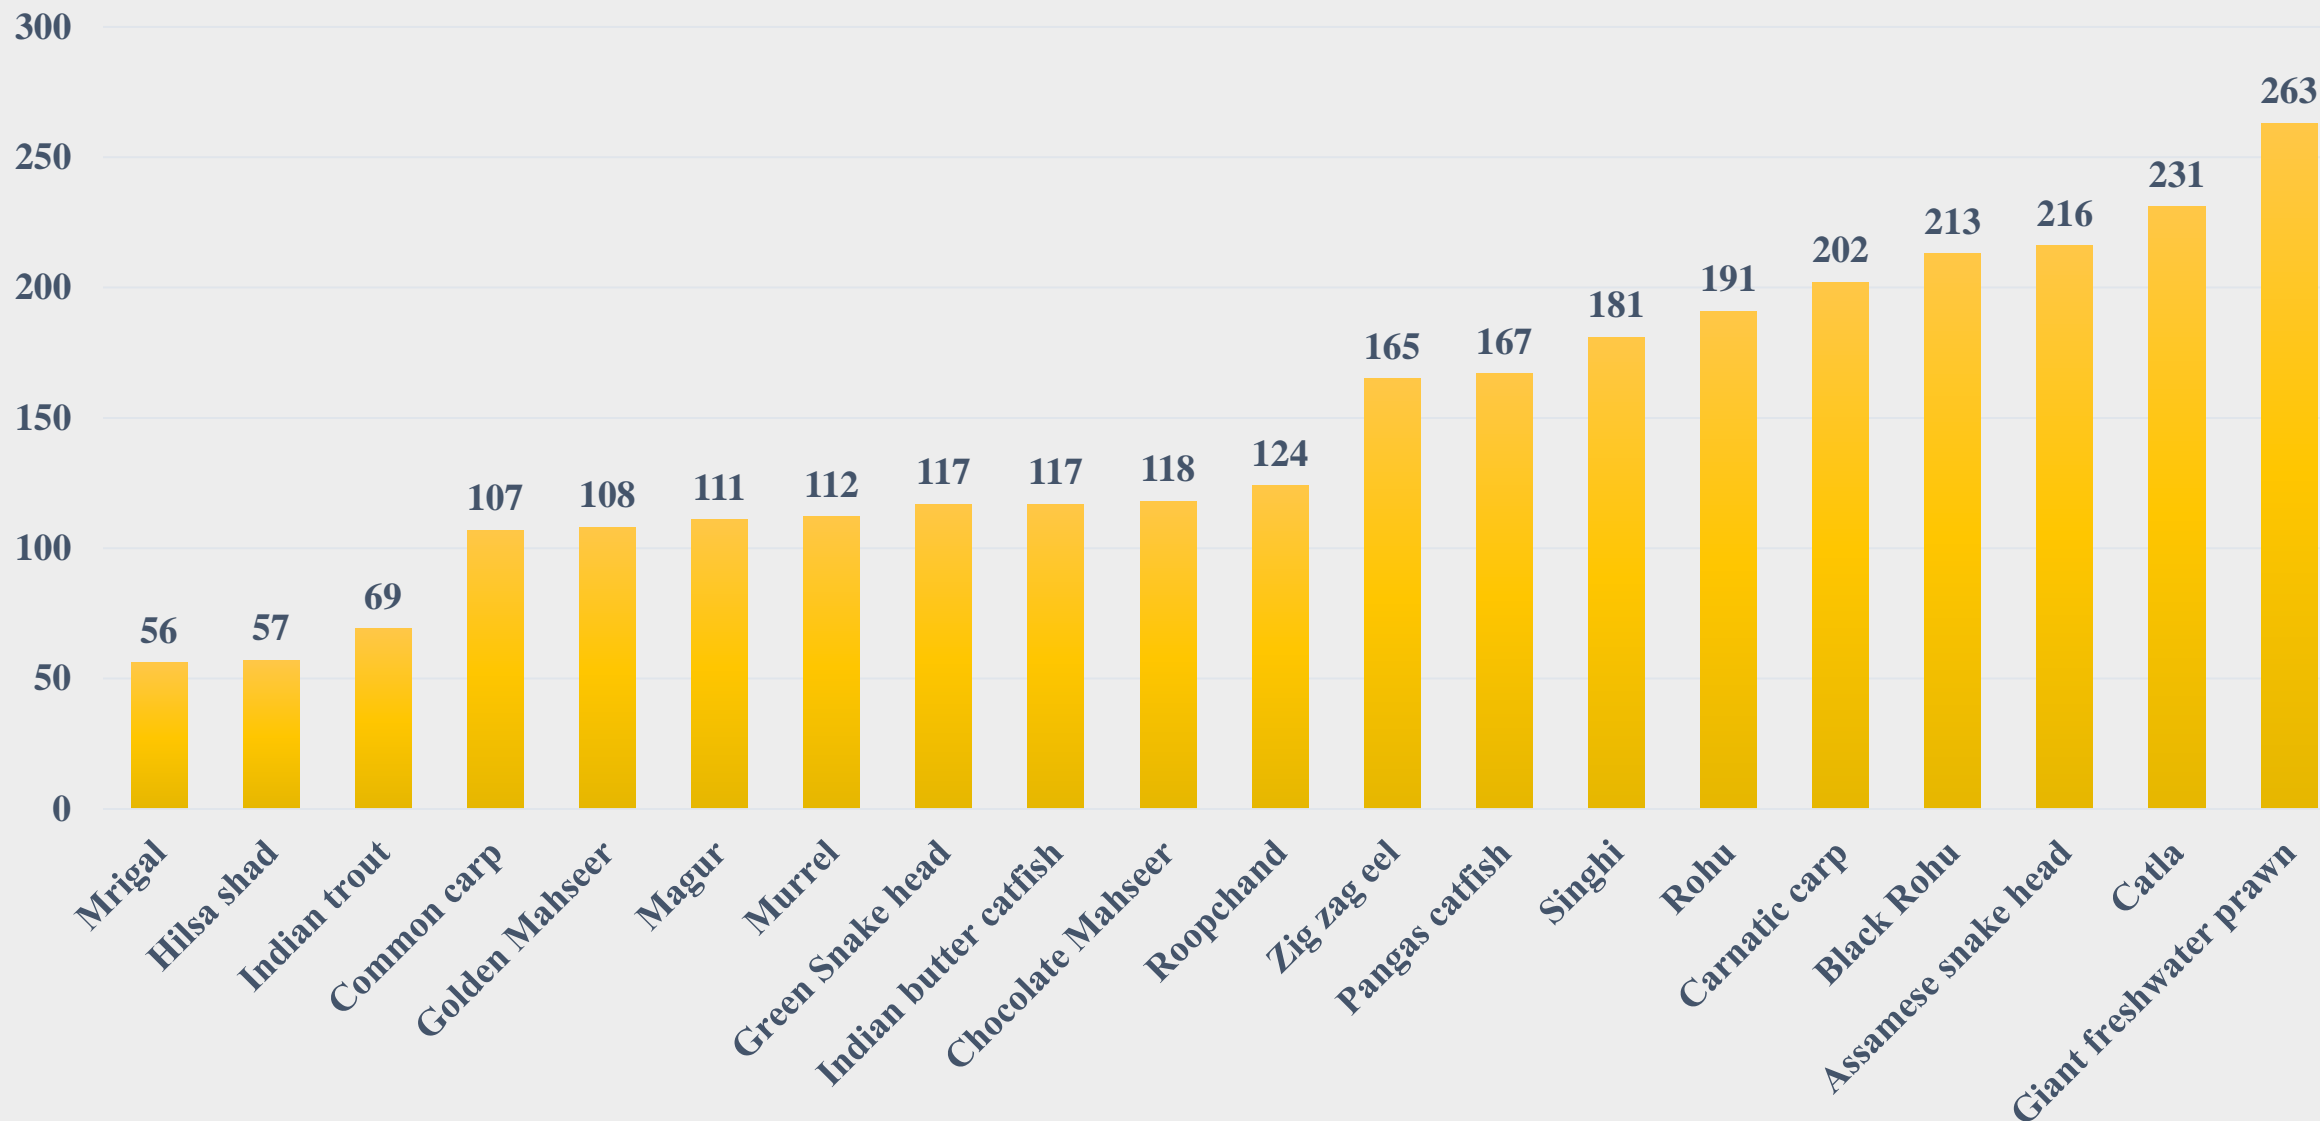

Average Retail Price (Rs. Per Kg) of various Fresh Water Species across States/UTs

For the Period 03.11.2025 to 09.11.2025

For further details visit: <https://fmpisnfdb.in>

Average Wholesale Price (Rs. Per Kg) of Various Fish Species in Bihar