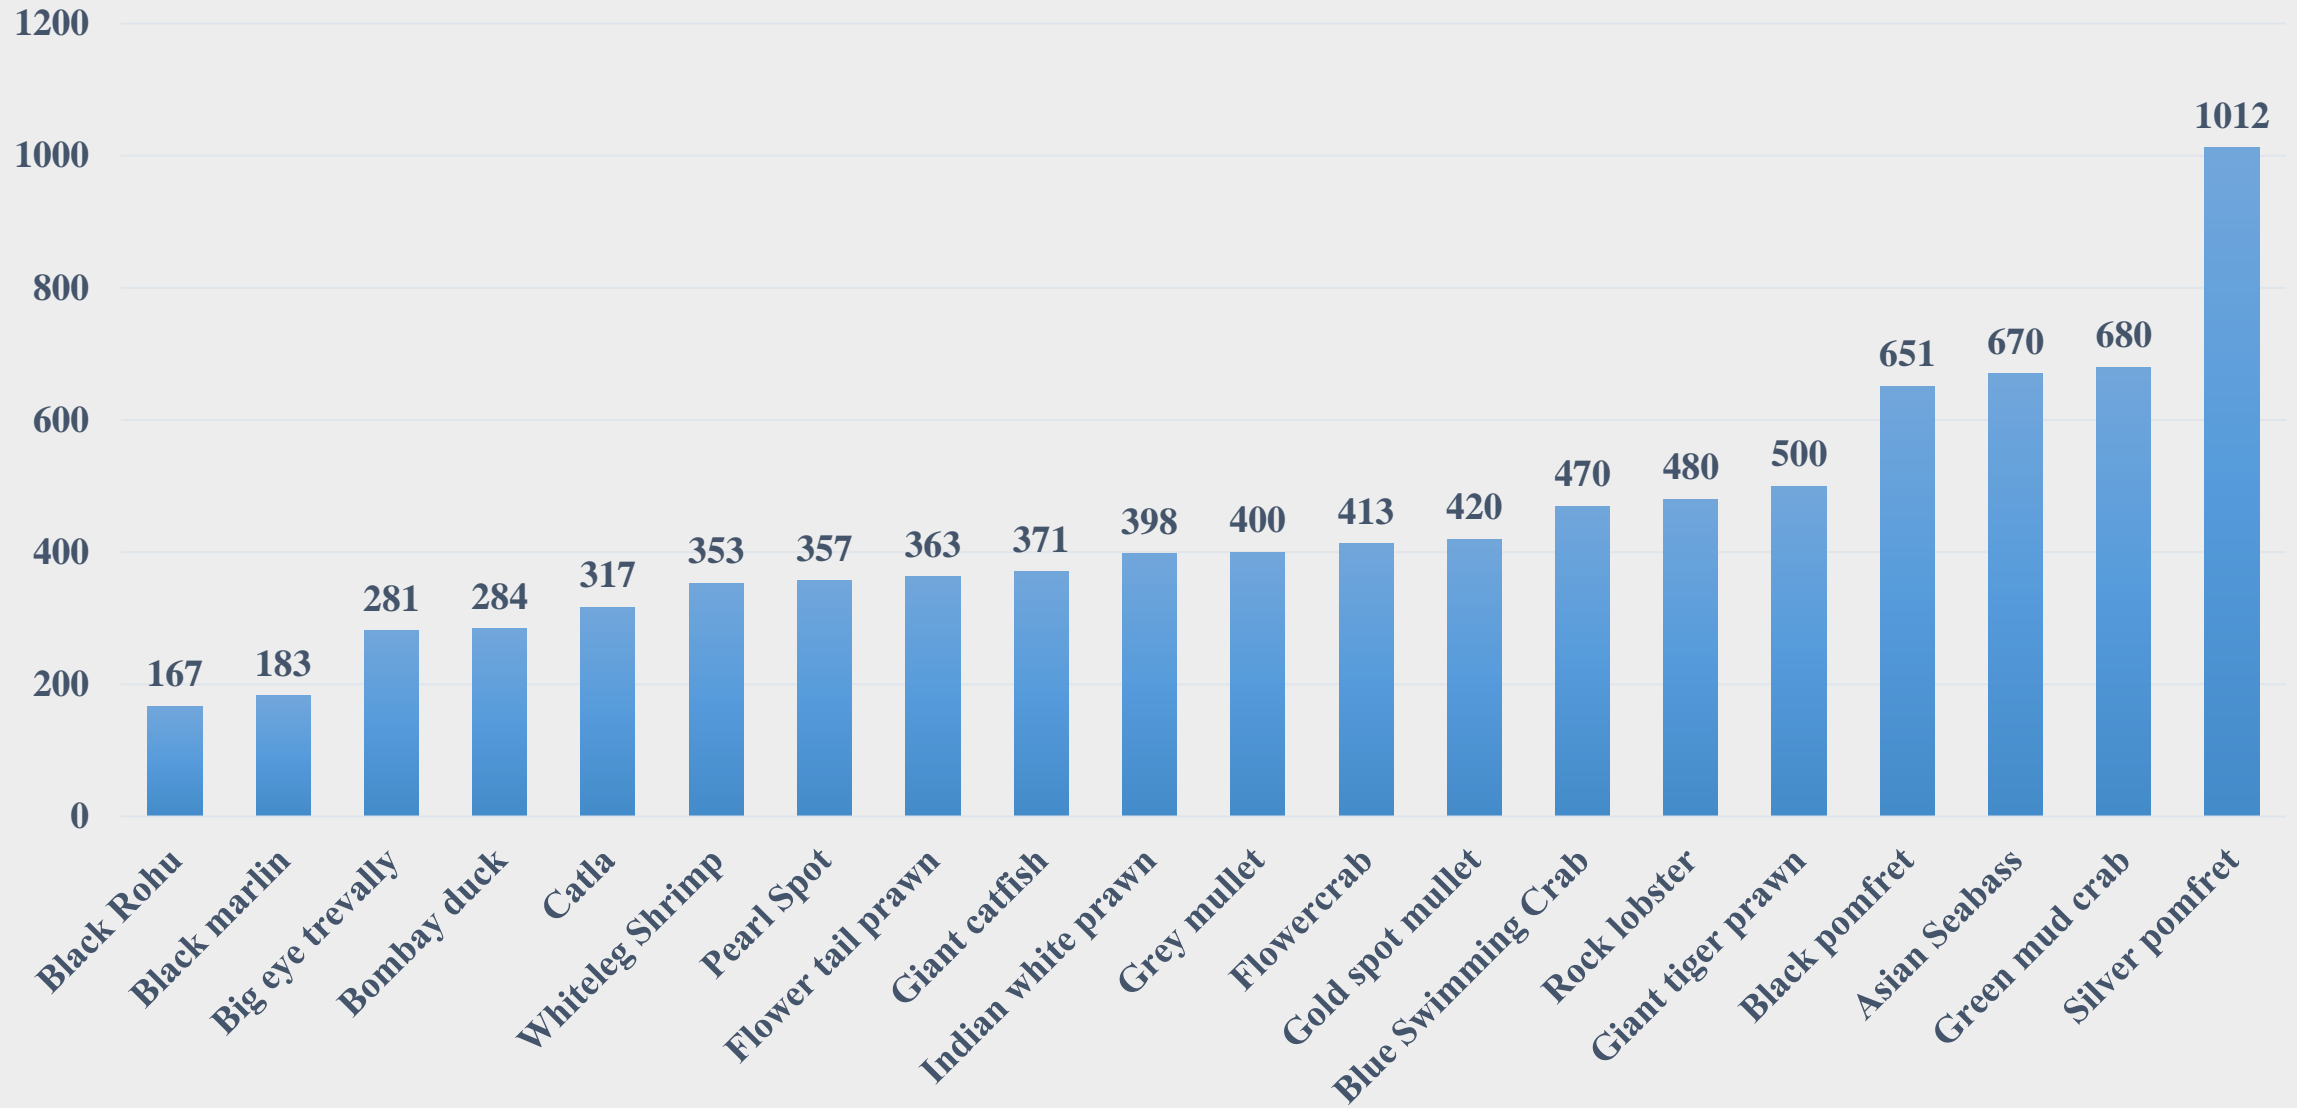

For the Period 03.11.2025 to 09.11.2025

For further details visit: <https://fmpisnfdb.in>

Average Retail Price (Rs. Per Kg) of Various Fish Species in Maharashtra

For the Period 03.11.2025 to 09.11.2025

For further details visit: <https://fmpisnfdb.in>