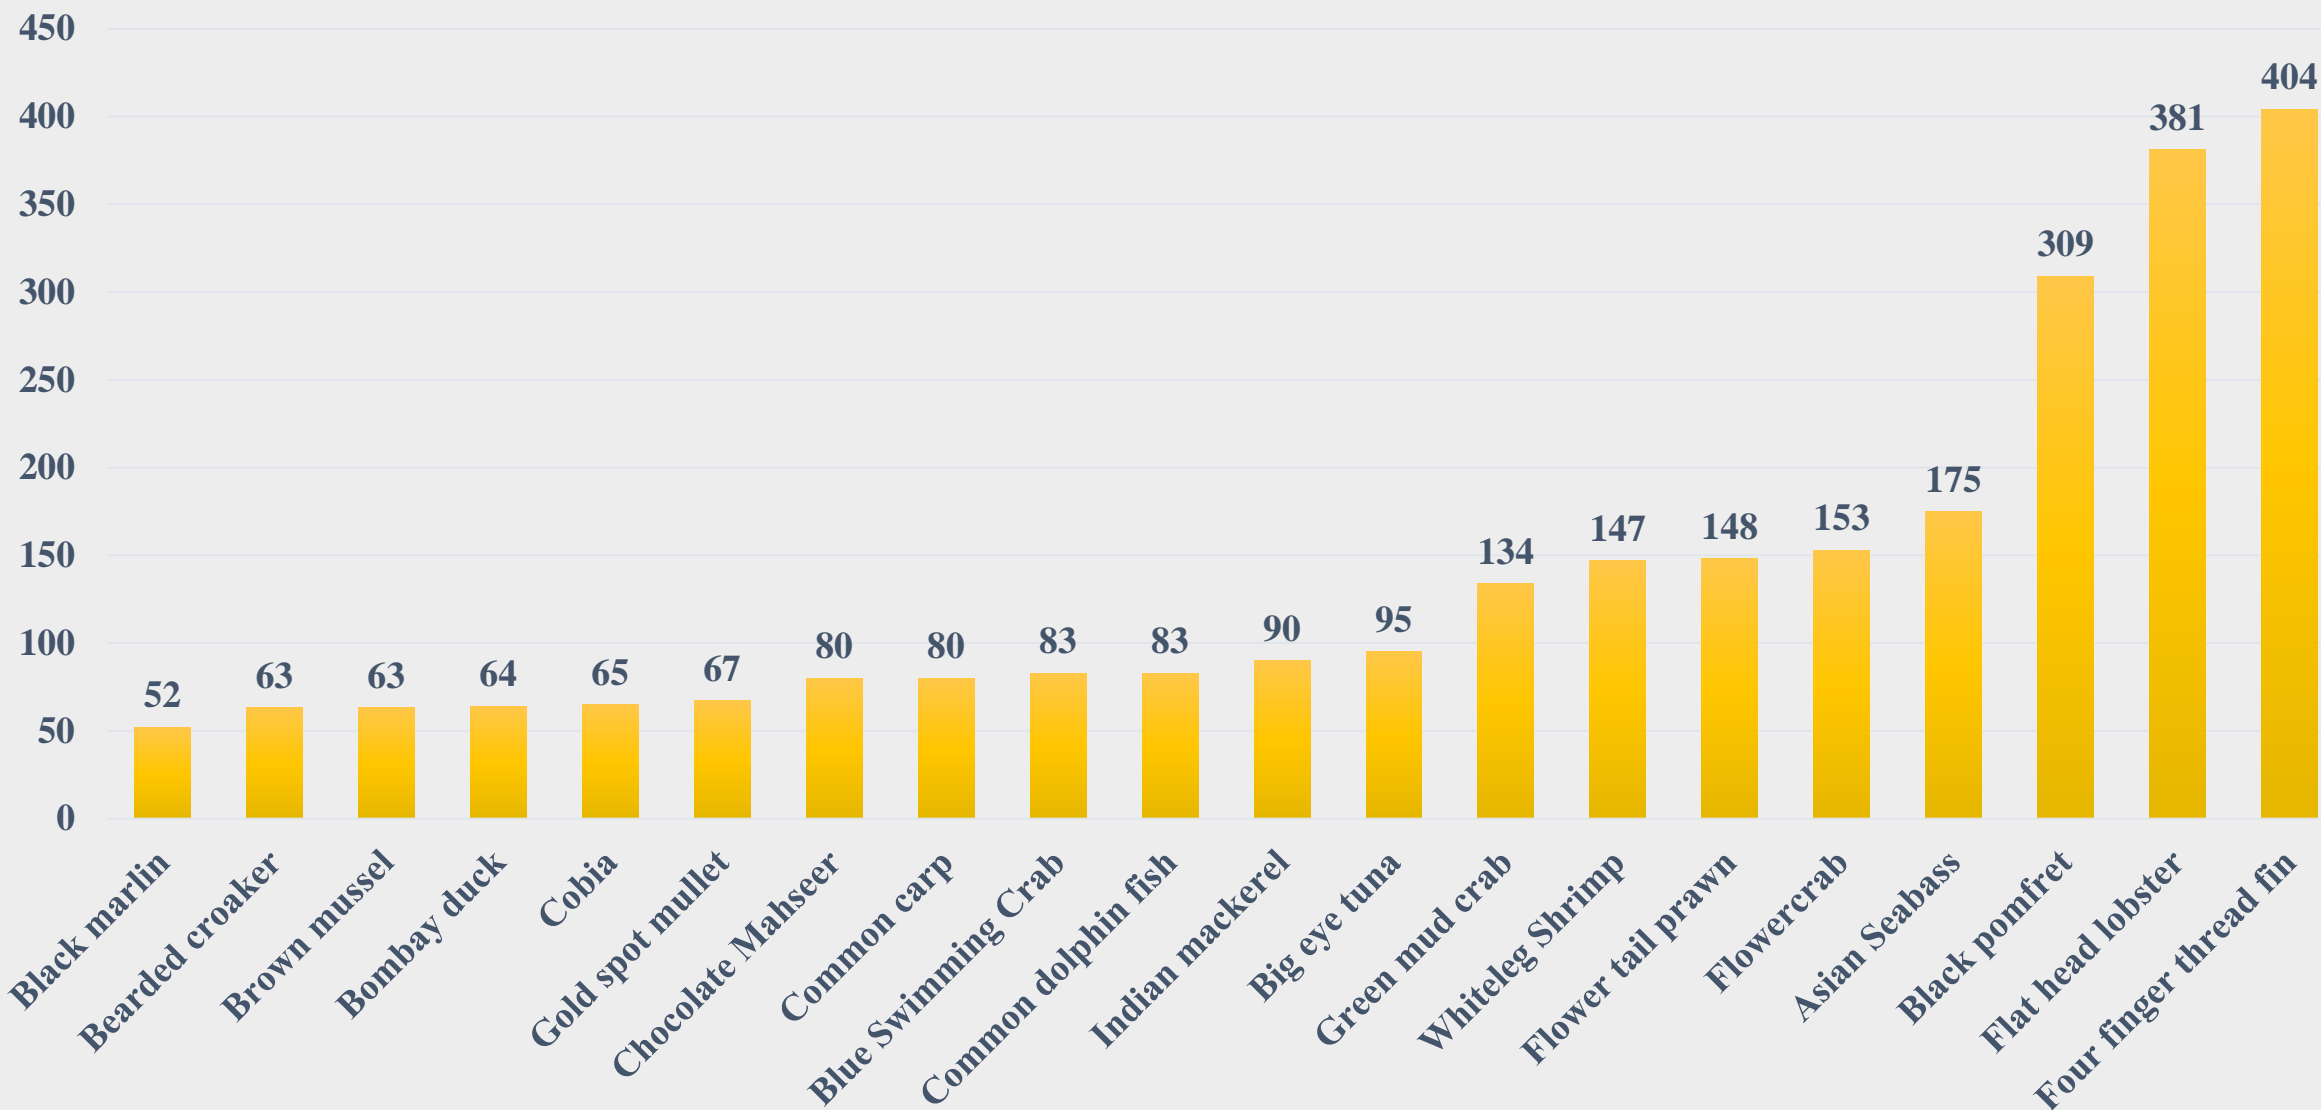

Average Wholesale Price (Rs. Per Kg) of Various Fish Species in Gujarat

For the Period 03.11.2025 to 09.11.2025

For further details visit: <https://fmpisnfdb.in>