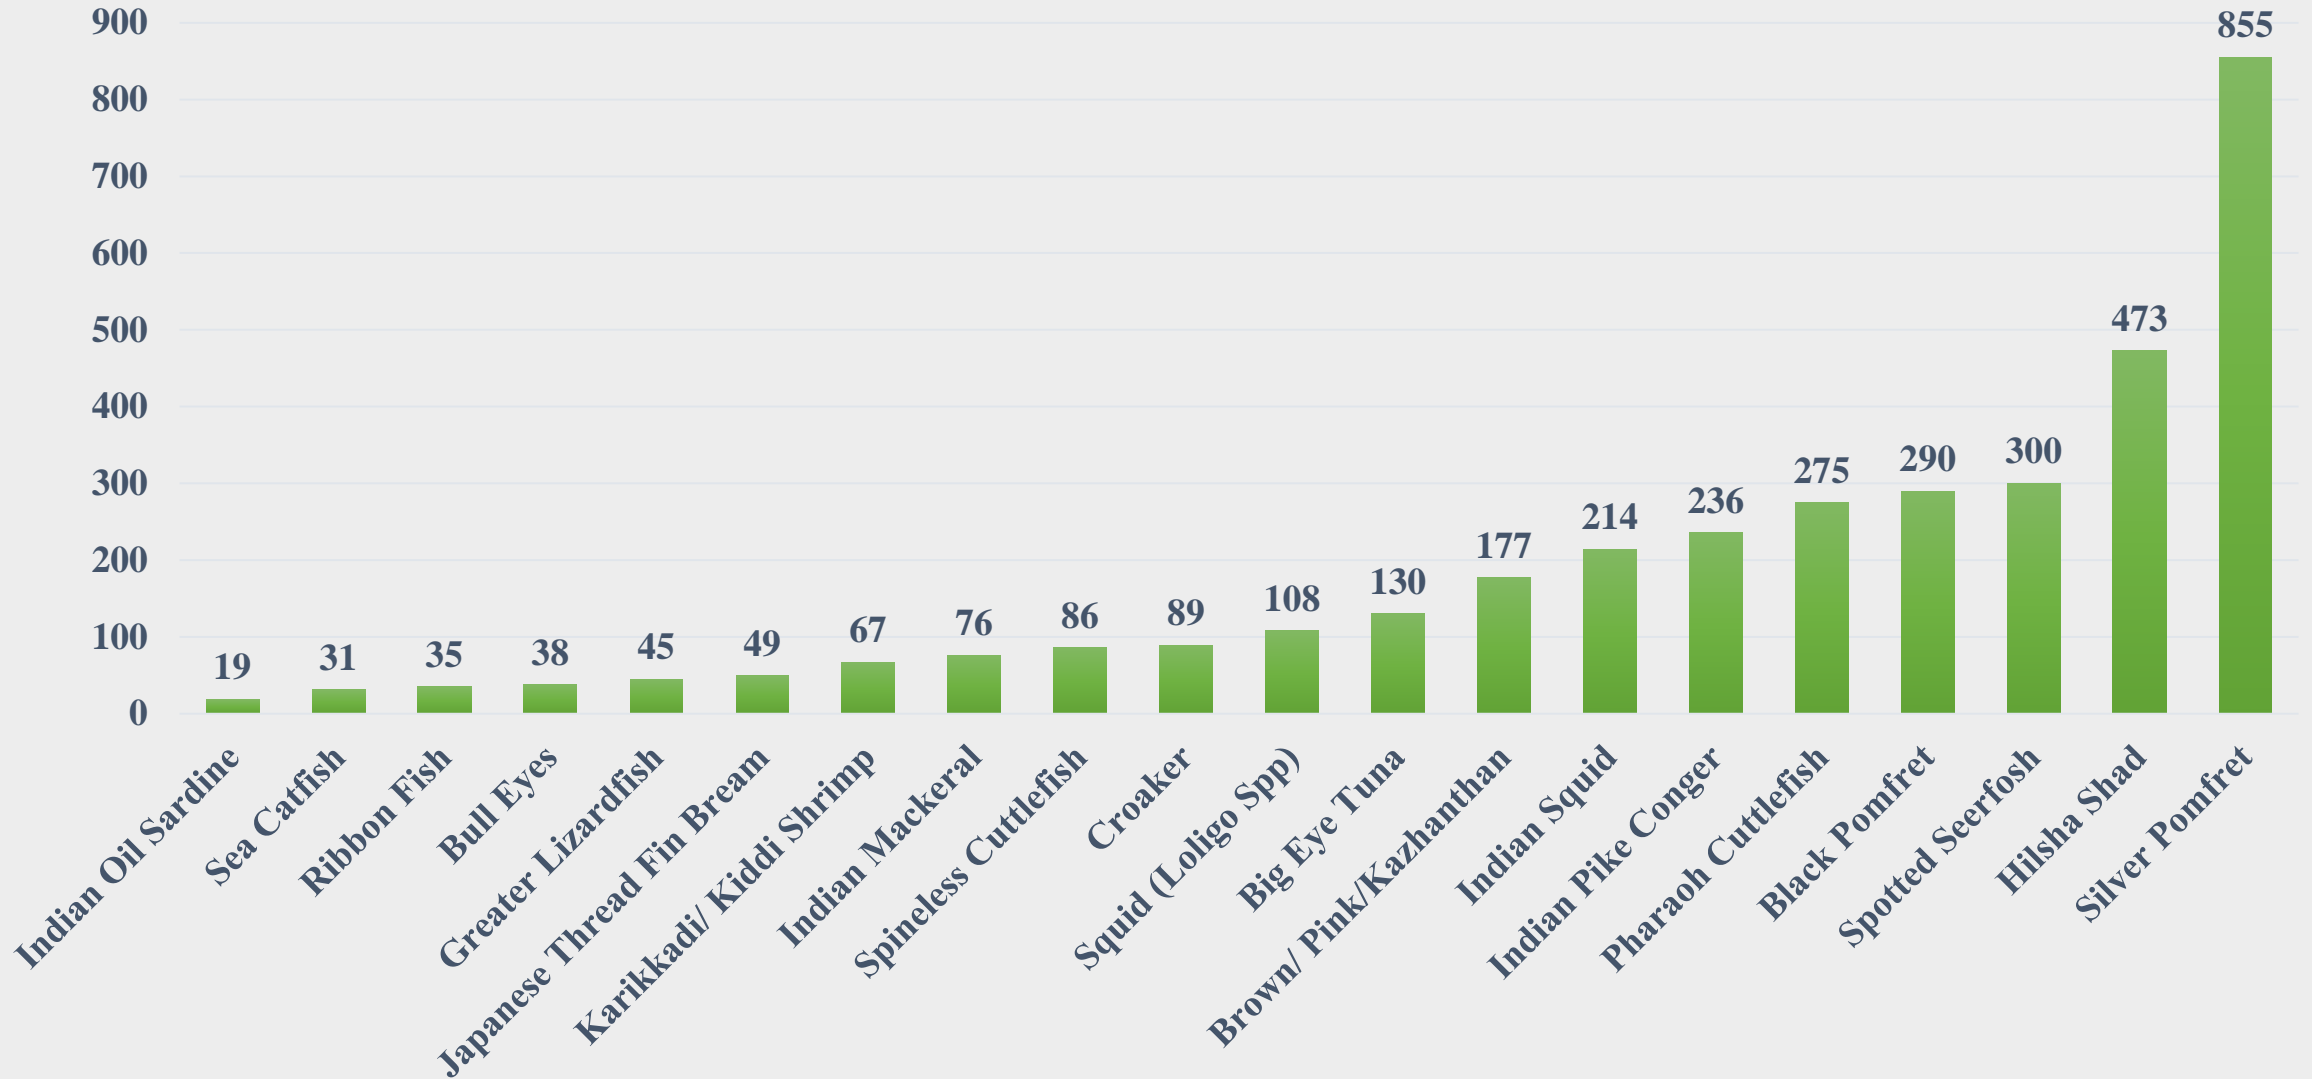

Average Price (Rs. per Kg) of Marine Species at Fishing Harbours in Gujarat

For the Period 03.11.2025 to 09.11.2025

Data Source: NETFISH, MPEDA